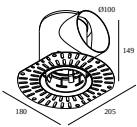

Cutout dimension (mm): 55

21012 0520 LED POWER SUPPLY 350mA-DC / 8W

1(0)

Dimtype: non-dimmable

Cutout dimension (mm): 47

21012 0575 LED POWER SUPPLY MULTI POWER DIM5

2->3(2)

Dimtype: DALI

Cutout dimension (mm): 55

Mounting kits

28400 0010 MOUNTING KIT ENTERO RD-S O.F.A.

Cutout dimension (mm): 105

28500 0220 MOUNTING KIT DEEP ENTERO RD-S TRIMLESS

Cutout dimension (mm): 133

DELTALIGHT

ENTERO RD-S TRIMLESS HE 92720

28486 9220 B

Mounting kits stretched ceiling

28400 0070 MOUNTING KIT ENTERO RD-S CSC

28400 0130 MOUNTING KIT ENTERO RD-S WSC

Mounting kits side air + light

29810 0110 MOUNTING KIT SIDE AIR 105

Cutout dimension (mm): 168

Mounting kits top air + light

29810 0130 MOUNTING KIT TOP AIR 105

Cutout dimension (mm): 135

Mounting kits side air only

29810 0100 MOUNTING KIT SIDE AIR ONLY 1

Cutout dimension (mm): 168

Mounting kits top air only