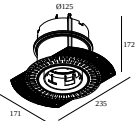

Cutout dimension (mm): 55

Mounting kits

28400 0010 MOUNTING KIT ENTERO RD-S O.F.A.

Cutout dimension (mm): 105

28500 0220 MOUNTING KIT DEEP ENTERO RD-S TRIMLESS

Cutout dimension (mm): 133

DELTALIGHT

ENTERO RD-S TRIMLESS HE 92720

28486 9220 B

Mounting kits stretched ceiling

28400 0070 MOUNTING KIT ENTERO RD-S CSC

28400 0130 MOUNTING KIT ENTERO RD-S WSC

Mounting kits side air + light

29810 0110 MOUNTING KIT SIDE AIR 105

Cutout dimension (mm): 168

Mounting kits top air + light

29810 0130 MOUNTING KIT TOP AIR 105

Cutout dimension (mm): 135

Mounting kits side air only

29810 0100 MOUNTING KIT SIDE AIR ONLY 1

Cutout dimension (mm): 168

Mounting kits top air only