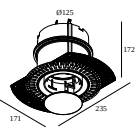

Cutout dimension (mm): 55

Mounting kits

28400 0010 MOUNTING KIT ENTERO RD-S O.F.A.

Cutout dimension (mm): 105

28500 0220 MOUNTING KIT DEEP ENTERO RD-S TRIMLESS

Cutout dimension (mm): 133

DELTALIGHT

ENTERO RD-S TRIMLESS HE 92720

28486 9220 B

Mounting kits stretched ceiling

28400 0070 MOUNTING KIT ENTERO RD-S CSC

28400 0130 MOUNTING KIT ENTERO RD-S WSC

Mounting kits side air + light

29810 0110 MOUNTING KIT SIDE AIR 105

Cutout dimension (mm): 168

Mounting kits top air + light

29810 0130 MOUNTING KIT TOP AIR 105

Cutout dimension (mm): 135

Mounting kits side air only

29810 0100 MOUNTING KIT SIDE AIR ONLY 1

Cutout dimension (mm): 168

Mounting kits top air only

29810 0200 MOUNTING KIT TOP AIR ONLY 1

Cutout dimension (mm): 135

DELTALIGHT

ENTERO RD-S TRIMLESS HE 92720

28486 9220 B

Mounting kits no air

29810 0120 MOUNTING KIT NO AIR 105

Cutout dimension (mm): 168