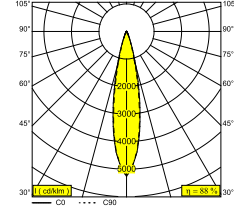

ENTERO RD-S TRIMLESS HE 92720

28486 9220 B

AVAILABLE IN

BLACK 28486 9220 B

FULL WHITE 28486 9220 FW

GOLD COLOURED 28486 9220 GC

[View on website](#)

General info

LOCATION	indoor
INSTALLATION	Ceiling Recessed
CUTOUT SHAPE/SIZE (MM)	round - Ø KIT
RECESSED DEPTH (MM)	105
INGRESS PROTECTION	IP20
WEIGHT (KG)	0.25
ADJUSTABILITY	0° to 30° swiveling, 355° rotatable
INFORMATION	LENS FL-20° EXCL.LED POWER SUPPLY 350mA-DC

Electrical info

CLASS	III
DIM TYPE	depending on power supply
ENERGY CLASS	D
CERTIFICATES	CB, ENEC, EPD

Lightsource info

LIGHTSOURCE NAME	LED
LIGHTSOURCE	LED array 6W / CRI>90 (R9: 50) / 2700K / 905lm
TM-30 VALUES	rf: 96 / Rg: 99
SDCM	SDCM2
RISKGROUP	RG1
LM80	L90B10 > 50000
BEAMANGLE	20°
LED TECHNICS (LIGHT SOURCE)	905lm // 6W // 150lm/W
LED TECHNICS (LUMINAIRE)	792lm // 6,9W // 115lm/W

Remarks

High Efficacy : > 100lm/W

Requirements

MOUNTING KIT ENTERO ROUND S
MOUNTING KIT AIR 105
LED POWER SUPPLY 350mA-DC DIM

For detailed installation instructions, please consult the manual : [28486_XXX0_HAND.pdf](#)