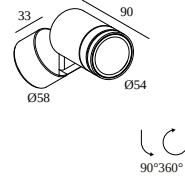

SPIX M 24V 93030

29716 9330 N

AVAILABLE IN
ANTHRACITE 29716 9330 N
PINE GREEN 29716 9330 PGR

 [View on website](#)

General info

LOCATION	outdoor
INSTALLATION	Floor Surface mounted, Wall Surface mounted
INGRESS PROTECTION	IP65
PROTECTION AGAINST MECHANICAL IMPACT	IK05
WEIGHT (KG)	0.6
ADJUSTABILITY	90° swiveling, 360° rotatable
INFORMATION	LENS FL-30° EXCLLED POWER SUPPLY 24V-DC (non-dimmable or dimmable with PWM output)

Min current | Max current

300 89 24 150 LED POWER SUPPLY 24V-DC / 150W

15

Dimtype: non-dimmable

Cutout dimension (mm): 75

21012 0160 LED POWER SUPPLY 24V-DC / 24W

2

Dimtype: non-dimmable

Cutout dimension (mm): 55

21012 0171 LED POWER SUPPLY 24V-DC / 60W DIM1

6

Dimtype: 1-10V

Cutout dimension (mm): 61

21012 0181 LED POWER SUPPLY 24V-DC / 90W DIM1

9

Dimtype: 1-10V

Cutout dimension (mm): 70

21012 0191 LED POWER SUPPLY 24V-DC / 120W DIM1

12

Dimtype: 1-10V

Cutout dimension (mm): 70

Miscellaneous control equipment

21032 0320 AMBIENT LIGHT SENSOR AND 24V DIMMER (PWM)

DELTALIGHT