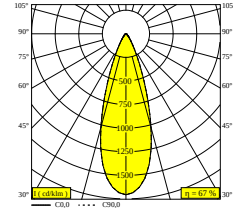

SPIX M 24V 93030

29716 9330 N

AVAILABLE IN
ANTHRACITE 29716 9330 N
PINE GREEN 29716 9330 PGR

 [View on website](#)

General info

LOCATION	outdoor
INSTALLATION	Floor Surface mounted, Wall Surface mounted
INGRESS PROTECTION	IP65
PROTECTION AGAINST MECHANICAL IMPACT	IK05
WEIGHT (KG)	0.6
ADJUSTABILITY	90° swiveling, 360° rotatable
INFORMATION	LENS FL-30° EXCLLED POWER SUPPLY 24V-DC (non-dimmable or dimmable with PWM output)

Electrical info

ELECTRICAL	24V-DC
CLASS	III
ENERGY CLASS	G
CERTIFICATES	CB, ENEC

Lightsource info

LIGHTSOURCE NAME	LED
LIGHTSOURCE	LED array 8,2W / CRI>90 (R9: 55) / 3000K / 677lm
TM-30 VALUES	rf: 92 / Rg: 98
SDCM	SDCM2
RISKGROUP	RG2 (threshold 0,6m)
LM80	L90B10 > 41000
BEAMANGLE	30°
LED TECHNICS (LIGHT SOURCE)	677lm // 8,2W // 83lm/W
LED TECHNICS (LUMINAIRE)	454lm // 9,4W // 48lm/W