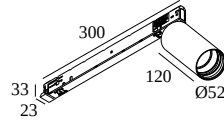

SPY 52 93030 ADM SLIM

19836 9340 W

AVAILABLE IN
BLACK 19836 9340 B
WHITE 19836 9340 W

[View on website](#)

General info

LOCATION	indoor
INSTALLATION	Mains voltage track Mains voltage track mounted
INGRESS PROTECTION	IP20
WEIGHT (KG)	0.4
ADJUSTABILITY	0° to 90° swiveling, 360° rotatable
INFORMATION	REFLECTOR FL-30° 3F MULTI POWER SLIM ADAPTER 350-700mA Current selection via jumper on adapter Optional REFLECTORS 20° & 45° available

Electrical info

ELECTRICAL	220-240V / 50-60Hz
CLASS	II
POWER SUPPLY	YES
DIM TYPE	non-dimmable
ENERGY CLASS	D
CERTIFICATES	CB, RCM

Lightsource info

LIGHTSOURCE NAME	LED
LIGHTSOURCE	@ 700mA: LED array 12,4W / CRI>90 (R9: 52) / 3000K / 1467lm Or @ 500mA: LED array 8,6W / CRI>90 (R9: 52) / 3000K / 1089lm Or @ 350mA: LED array 5,8W / CRI>90 (R9: 52) / 3000K / 787lm
TM-30 VALUES	@ 700mA: rf: 90 / Rg: 99 @ 500mA: rf: 90 / Rg: 99 @ 350mA: rf: 90 / Rg: 99
SDCM	SDCM1
RISKGROUP	RG1
LM80	L90B10 > 50000
BEAMANGLE	30°
LED TECHNICS (LIGHT SOURCE)	@ 700mA: 1467lm // 12,4W // 118lm/W Or @ 500mA: 1089lm // 8,6W // 127lm/W Or @ 350mA: 787lm // 5,8W // 135lm/W
LED TECHNICS (LUMINAIRE)	@ 700mA: 936lm // 14,3W // 66lm/W Or @ 500mA: 695lm // 9,9W // 70lm/W Or @ 350mA: 502lm // 6,7W // 75lm/W