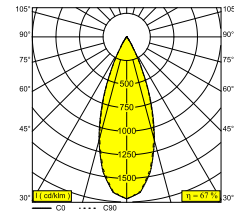

iMAX II ROUND ADJUSTABLE MP 92739

24211 9230 W

AVAILABLE IN
BLACK 24211 9230 B
WHITE 24211 9230 W

[View on website](#)

General info

LOCATION	indoor
INSTALLATION	Ceiling Recessed
CUTOUT SHAPE/SIZE (MM)	round - 98
RECESSED DEPTH (MM)	155
THICKNESS OF MOUNTING SURFACE (MM)	max.25
INGRESS PROTECTION	IP20 or IP54 (with TUBE IP)
WEIGHT (KG)	0.5
ADJUSTABILITY	0° to 30° swiveling, 355° rotatable
INFORMATION	LENS FL-39° EXCL.LED POWER SUPPLY 350-500mA-DC

Electrical info

CLASS	III
DIM TYPE	depending on power supply
ENERGY CLASS	E
CERTIFICATES	CB, EAC, ENEC

Lightsource info

LIGHTSOURCE NAME	LED
LIGHTSOURCE	LED array 11,6-17,2W / CRI>90 (R9: 60) / 2700K / 1458-2009lm
TM-30 VALUES	rf: 89 / Rg: 100
SDCM	SDCM1
RISKGROUP	RG1
LM80	L90B10 > 50000
BEAMANGLE	39°
LED TECHNICS (LIGHT SOURCE)	2009lm // 17,2W // 117lm/W
LED TECHNICS (LUMINAIRE)	1352lm // 19,8W // 68lm/W