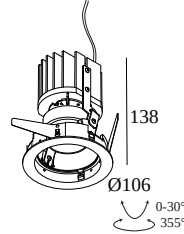

iMAX II ROUND ADJUSTABLE MP 92739

24211 9230 W

AVAILABLE IN
BLACK 24211 9230 B
WHITE 24211 9230 W

[View on website](#)

General info

LOCATION	indoor
INSTALLATION	Ceiling Recessed
CUTOUT SHAPE/SIZE (MM)	round - 98
RECESSED DEPTH (MM)	155
THICKNESS OF MOUNTING SURFACE (MM)	max.25
INGRESS PROTECTION	IP20 or IP54 (with TUBE IP)
WEIGHT (KG)	0.5
ADJUSTABILITY	0° to 30° swiveling, 355° rotatable
INFORMATION	LENS FL-39° EXCL.LED POWER SUPPLY 350-500mA-DC

1

Dimtype: non-dimmable

Cutout dimension (mm): 30

300 48 350 WDL LED POWER CONVERTER 48V-DC to 350 mA-DC / 15W WDL

1

Dimtype: WDL = wireless dimmable

Cutout dimension (mm): 45

300 48 500 ED1 LED POWER CONVERTER 48V-DC to 500 mA-DC / 22W DIM1

1

Dimtype: 1-10V

Cutout dimension (mm): 30

300 48 500 ED5 LED POWER CONVERTER 48V-DC to 500 mA-DC / 22W DIM5

1

Dimtype: DALI

Cutout dimension (mm): 45

300 48 500 MDL LED POWER CONVERTER 48V-DC to 500 mA-DC / 22W MDL

Cutout dimension (mm): 55

300 90 125

LED POWER SUPPLY MULTI-POWER MINI DIM5

1(1) | 1(0)

Dimtype: DALI

Cutout dimension (mm): 55

300 90 135

LED POWER SUPPLY MULTI-POWER HV