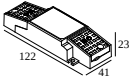

Dimtype: DALI

Cutout dimension (mm): 54

21012 004W

LED POWER SUPPLY MULTI-POWER WDL

2(2) | 2(2)

Dimtype: WDL = wireless dimmable

Cutout dimension (mm): 84

DELTALIGHT

iMAX II ROUND ADJUSTABLE MP 92739

24211 9230 W

21012 005W LED POWER SUPPLY MULTI-POWER COMPACT WDL

1|1

Dimtype: WDL = wireless dimmable

Cutout dimension (mm): 54

21012 0268 LED POWER SUPPLY MULTI POWER 200-350 / 15W DIM8