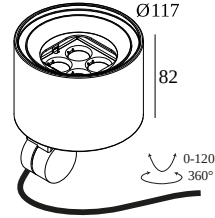

[View on website](#)

General info

LOCATION	outdoor
INSTALLATION	Floor Surface mounted, Wall Surface mounted
INGRESS PROTECTION	IP65
PROTECTION AGAINST MECHANICAL IMPACT	IK06
WEIGHT (KG)	1.3
ADJUSTABILITY	0° to 120° swiveling, 360° rotatable
INFORMATION	4 x LENS SP-14° INCL.LED POWER SUPPLY 700mA-DC INCL.BEAM LENS 26° INCL.1 x CABLE H05 RN-F 3 x 1mm² 2m

Electrical info

ELECTRICAL	220-240V / 50-60Hz
CLASS	I
POWER SUPPLY	YES
DIM TYPE	non-dimmable
ENERGY CLASS	F
CERTIFICATES	CB, ENEC, EPD, RCM

Lightsource info

LIGHTSOURCE NAME	LED
LIGHTSOURCE	LED cluster 8W / CRI>90 (R9: 50) / 2700K / 878lm
TM-30 VALUES	Rf: 91 / Rg: 100
SDCM	SDCM3
RISKGROUP	RG2
LM80	L80 > 150000
BEAMANGLE	26°
LED TECHNICS (LIGHT SOURCE)	878lm // 8W // 110lm/W
LED TECHNICS (LUMINAIRE)	623lm // 9,2W // 68lm/W

Requirements

FRAX BRACKET
FRAX PIN
FRAX STRAP

Options

FRAX ANTI VANDAL SCREWS

Accessories

FRAX S KAP