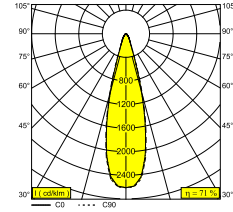

[View on website](#)

General info

LOCATION	outdoor
INSTALLATION	Floor Surface mounted, Wall Surface mounted
INGRESS PROTECTION	IP65
PROTECTION AGAINST MECHANICAL IMPACT	IK06
WEIGHT (KG)	1.3
ADJUSTABILITY	0° to 120° swiveling, 360° rotatable
INFORMATION	4 x LENS SP-14° INCL.LED POWER SUPPLY 700mA-DC INCL.BEAM LENS 26° INCL.1 x CABLE H05 RN-F 3 x 1mm² 2m

Electrical info

ELECTRICAL	220-240V / 50-60Hz
CLASS	I
POWER SUPPLY	YES
DIM TYPE	non-dimmable
ENERGY CLASS	F
CERTIFICATES	CB, ENEC, EPD, RCM

Lightsource info

LIGHTSOURCE NAME	LED
LIGHTSOURCE	LED cluster 8W / CRI>90 (R9: 50) / 2700K / 878lm
TM-30 VALUES	Rf: 91 / Rg: 100
SDCM	SDCM3
RISKGROUP	RG2
LM80	L80 > 150000
BEAMANGLE	26°
LED TECHNICS (LIGHT SOURCE)	878lm // 8W // 110lm/W
LED TECHNICS (LUMINAIRE)	623lm // 9,2W // 68lm/W

Requirements

FRAX BRACKET
FRAX PIN
FRAX STRAP

Options

FRAX ANTI VANDAL SCREWS

Accessories

FRAX S KAP