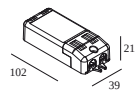

Min current | Max current

**300 90 91** LED POWER SUPPLY 350mA-DC / 15W

2(1)

Dimtype: non-dimmable

Cutout dimension (mm): 40

**300 90 110** LED POWER SUPPLY 350mA-DC / 10W DIM8

1

Dimtype: mains (phase cut-off)