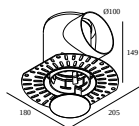

Cutout dimension (mm): 55

### Mounting kits side air + light

---

**29810 0110** MOUNTING KIT SIDE AIR 105

Cutout dimension (mm): 168

### Mounting kits top air + light

---

**29810 0130** MOUNTING KIT TOP AIR 105

Cutout dimension (mm): 135

### Mounting kits side air only

---

**29810 0100** MOUNTING KIT SIDE AIR ONLY 1

Cutout dimension (mm): 168