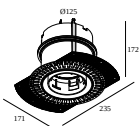

### Mounting kits side air + light

---

**29810 0110** MOUNTING KIT SIDE AIR 105

Cutout dimension (mm): 168

### Mounting kits top air + light

---

**29810 0130** MOUNTING KIT TOP AIR 105

Cutout dimension (mm): 135

### Mounting kits side air only

---

**29810 0100** MOUNTING KIT SIDE AIR ONLY 1

Cutout dimension (mm): 168