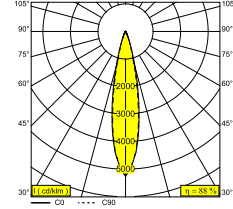

ENTERO RD-S TRIMLESS HE 93020

28486 9320 B

AVAILABLE IN

BLACK 28486 9320 B

FULL WHITE 28486 9320 FW

GOLD COLOURED 28486 9320 GC

[View on website](#)

General info

LOCATION	indoor
INSTALLATION	Ceiling Recessed
CUTOUT SHAPE/SIZE (MM)	round - Ø KIT
RECESSED DEPTH (MM)	105
INGRESS PROTECTION	IP20
WEIGHT (KG)	0.25
ADJUSTABILITY	0° to 30° swiveling, 355° rotatable
INFORMATION	LENS FL-20° EXCL.LED POWER SUPPLY 350mA-DC

Electrical info

CLASS	III
DIM TYPE	depending on power supply
ENERGY CLASS	D
CERTIFICATES	CB, ENEC, EPD

Lightsource info

LIGHTSOURCE NAME	LED
LIGHTSOURCE	LED array 6W / CRI>90 (R9: 50) / 3000K / 945lm
TM-30 VALUES	rf: 96 / Rg: 99
SDCM	SDCM2
RISKGROUP	RG1
LM80	L90B10 > 50000
BEAMANGLE	20°
LED TECHNICS (LIGHT SOURCE)	945lm // 6W // 157lm/W
LED TECHNICS (LUMINAIRE)	827lm // 6,9W // 120lm/W

Remarks

High Efficacy : > 100lm/W

Requirements

MOUNTING KIT ENTERO ROUND S
MOUNTING KIT AIR 105
LED POWER SUPPLY 350mA-DC DIM

For detailed installation instructions, please consult the manual : [28486_XXX0_HAND.pdf](#)