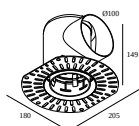

### Mounting kits

**28400 0010** MOUNTING KIT ENTERO RD-S O.F.A.

Cutout dimension (mm): 105

**28500 0220** MOUNTING KIT DEEP ENTERO RD-S TRIMLESS

Cutout dimension (mm): 133

### Mounting kits side air + light

---

**29810 0110** MOUNTING KIT SIDE AIR 105

Cutout dimension (mm): 168