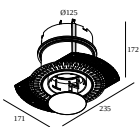

### Mounting kits side air + light

---

**29810 0110** MOUNTING KIT SIDE AIR 105

Cutout dimension (mm): 168

### Mounting kits top air + light

---

**29810 0130** MOUNTING KIT TOP AIR 105

Cutout dimension (mm): 135

### Mounting kits side air only

---

**29810 0100** MOUNTING KIT SIDE AIR ONLY 1

Cutout dimension (mm): 168

### Mounting kits top air only

---

**29810 0200** MOUNTING KIT TOP AIR ONLY 1

Cutout dimension (mm): 135