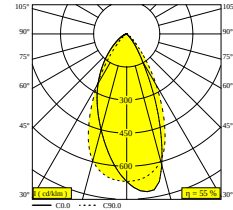

 [View on website](#)

General info

LOCATION	indoor
INSTALLATION	Ceiling Semi-recessed
CUTOUT SHAPE/SIZE (MM)	round - 43
RECESSED DEPTH (MM)	40
INGRESS PROTECTION	IP20
WEIGHT (KG)	0.3
ADJUSTABILITY	0° to 85° swiveling, 355° rotatable
INFORMATION	WALLWASH LENS EXCL.LED POWER SUPPLY 350mA-DC