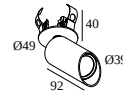

 [View on website](#)

General info

LOCATION	indoor
INSTALLATION	Ceiling Semi-recessed
CUTOUT SHAPE/SIZE (MM)	round - 43
RECESSED DEPTH (MM)	40
INGRESS PROTECTION	IP20
WEIGHT (KG)	0.3
ADJUSTABILITY	0° to 85° swiveling, 355° rotatable
INFORMATION	WALLWASH LENS EXCL.LED POWER SUPPLY 350mA-DC

Min current | Max current

300 48 350 ED1 LED POWER CONVERTER 48V-DC to 350 mA-DC / 15W DIM1

Dimtype: 1-10V

Cutout dimension (mm): 30

2

300 48 350 ED5 LED POWER CONVERTER 48V-DC to 350 mA-DC / 15W DIM5

Dimtype: DALI

Cutout dimension (mm): 45

2

300 48 350 MDL LED POWER CONVERTER 48V-DC to 350 mA-DC / 15W MDL

Dimtype: non-dimmable

Cutout dimension (mm): 30

2

300 48 350 WDL LED POWER CONVERTER 48V-DC to 350 mA-DC / 15W WDL

Dimtype: 1-10V

Cutout dimension (mm): 30

300 48 500 ED5 LED POWER CONVERTER 48V-DC to 500 mA-DC / 22W DIM5

2

Dimtype: DALI

Cutout dimension (mm): 45

300 48 500 MDL LED POWER CONVERTER 48V-DC to 500 mA-DC / 22W MDL