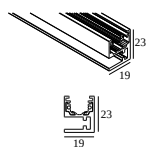

SOLI - SHHH 60 LIGHT GREY

27110 0010 B

AVAILABLE IN
BLACK 27110 0010 B
WHITE 27110 0010 W

 [View on website](#)

General info

LOCATION	indoor
INSTALLATION	Ceiling Suspended
WEIGHT (KG)	0.9

Remarks

[Click here for SOLI - SHHH 60 acoustic specifications](#)

For detailed installation instructions, please consult the manual : [27110_0010_HAND.pdf](#)

COMPATIBLE LUMINAIRES

SOLISCAPE profile

27111 0030 SOLI - PROFILE 3m

Notes: