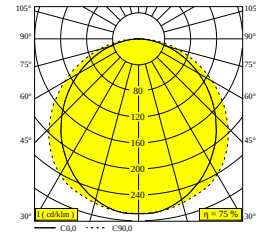

[View on website](#)

General info

LOCATION	indoor
INSTALLATION	Ceiling Recessed
INGRESS PROTECTION	IP20
WEIGHT (KG)	0
ADJUSTABILITY	non adjustable
INFORMATION	EXCL.LED POWER SUPPLY 780mA-DC INCL.1 x CABLE 2 x 0,75mm² - 0,5m + WIELAND PLUG GST08i2 male green

Electrical info

CLASS	III
ENERGY CLASS	F

Lightsource info

LIGHTSOURCE NAME	LED
LIGHTSOURCE	LED flex 30W / CRI>90 (R9: 59) / 3000K / 3120lm
SDCM	SDCM3
LM80	L70 > 30000
LED TECHNICS (LIGHT SOURCE)	3120lm // 30W // 104lm/W
LED TECHNICS (LUMINAIRE)	2340lm // 34,5W // 68lm/W

Requirements

LED POWER SUPPLY SET LOC PARALLEL

Options

CONNECTING CABLE LOC PARALLEL

For detailed installation instructions, please consult the manual : [32049_XXX0_HAND.pdf](#)