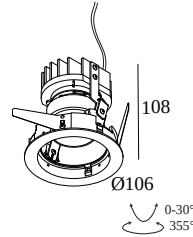

iMAX II ROUND ADJUSTABLE LP 93020

24210 9320 W

AVAILABLE IN
BLACK 24210 9320 B
WHITE 24210 9320 W

[View on website](#)

General info

LOCATION	indoor
INSTALLATION	Ceiling Recessed
CUTOUT SHAPE/SIZE (MM)	round - 98
RECESSED DEPTH (MM)	125
THICKNESS OF MOUNTING SURFACE (MM)	max.25
INGRESS PROTECTION	IP20 or IP54 (with TUBE IP)
WEIGHT (KG)	0.4
ADJUSTABILITY	0° to 30° swiveling, 355° rotatable
INFORMATION	LENS FL-20° EXCL.LED POWER SUPPLY 350-500mA-DC

24210 9320 W

300 48 350 MDL LED POWER CONVERTER 48V-DC to 350 mA-DC / 15W MDL

2

Dimtype: non-dimmable

Cutout dimension (mm): 30

300 48 350 WDL LED POWER CONVERTER 48V-DC to 350 mA-DC / 15W WDL

2

Dimtype: WDL = wireless dimmable

Cutout dimension (mm): 45

300 48 500 ED1 LED POWER CONVERTER 48V-DC to 500 mA-DC / 22W DIM1

2

Dimtype: 1-10V

Cutout dimension (mm): 30

300 48 500 ED5 LED POWER CONVERTER 48V-DC to 500 mA-DC / 22W DIM5

2

Dimtype: DALI

Cutout dimension (mm): 45

300 48 500 MDL LED POWER CONVERTER 48V-DC to 500 mA-DC / 22W MDL

2

Dimtype: non-dimmable

Cutout dimension (mm): 30

300 48 500 WDL LED POWER CONVERTER 48V-DC to 500 mA-DC / 22W WDL