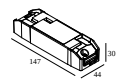

Dimtype: 1-10V or push button

Cutout dimension (mm): 55

300 90 125 LED POWER SUPPLY MULTI-POWER MINI DIM5

2(2) | 2(1)

Dimtype: DALI

Cutout dimension (mm): 55

300 90 135 LED POWER SUPPLY MULTI-POWER HV

3->4 | 2->4

Dimtype: non-dimmable

Cutout dimension (mm): 90

21012 0010 LED POWER SUPPLY MULTI POWER

2 | 2

Dimtype: non-dimmable

Cutout dimension (mm): 50

21012 0021 LED POWER SUPPLY MULTI POWER DIM1

3 | 3

Dimtype: 1-10V

Cutout dimension (mm): 54

21012 0035 LED POWER SUPPLY MULTI POWER DIM5

3 | 3

Dimtype: DALI

Cutout dimension (mm): 54

21012 004W LED POWER SUPPLY MULTI-POWER WDL

4(4) | 4(3)