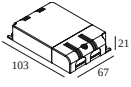

DELTALIGHT

iMAX II ROUND ADJUSTABLE LP 93020

24210 9320 W

300 90 68 LED POWER SUPPLY MULTI-POWER DIM5

2(2) | 2(1)

Dimtype: DALI

Cutout dimension (mm): 72