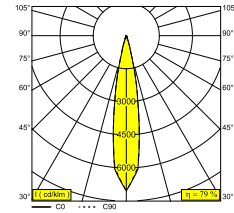

iMAX II ROUND ADJUSTABLE LP 93020

24210 9320 W

AVAILABLE IN
BLACK 24210 9320 B
WHITE 24210 9320 W

[View on website](#)

General info

LOCATION	indoor
INSTALLATION	Ceiling Recessed
CUTOUT SHAPE/SIZE (MM)	round - 98
RECESSED DEPTH (MM)	125
THICKNESS OF MOUNTING SURFACE (MM)	max.25
INGRESS PROTECTION	IP20 or IP54 (with TUBE IP)
WEIGHT (KG)	0.4
ADJUSTABILITY	0° to 30° swiveling, 355° rotatable
INFORMATION	LENS FL-20° EXCL.LED POWER SUPPLY 350-500mA-DC

Electrical info

CLASS	III
DIM TYPE	depending on power supply
ENERGY CLASS	E
CERTIFICATES	CB, EAC, ENEC

Lightsource info

LIGHTSOURCE NAME	LED
LIGHTSOURCE	LED array 5,8-8,6W / CRI>90 (R9: 52) / 3000K / 734-1018lm
TM-30 VALUES	rf: 90 / Rg: 99
SDCM	SDCM1
RISKGROUP	RG1
LM80	L90B10 > 50000
BEAMANGLE	20°
LED TECHNICS (LIGHT SOURCE)	1018lm // 8,6W // 118lm/W
LED TECHNICS (LUMINAIRE)	800lm // 9,9W // 81lm/W

24210 9320 W

300 48 350 MDL LED POWER CONVERTER 48V-DC to 350 mA-DC / 15W MDL

2

Dimtype: non-dimmable

Cutout dimension (mm): 30

300 48 350 WDL LED POWER CONVERTER 48V-DC to 350 mA-DC / 15W WDL

2

Dimtype: WDL = wireless dimmable

Cutout dimension (mm): 45

300 48 500 ED1 LED POWER CONVERTER 48V-DC to 500 mA-DC / 22W DIM1

2

Dimtype: 1-10V

Cutout dimension (mm): 30

300 48 500 ED5 LED POWER CONVERTER 48V-DC to 500 mA-DC / 22W DIM5

2

Dimtype: DALI