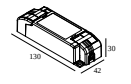

Dimtype: 1-10V or push button

Cutout dimension (mm): 55

300 90 125 LED POWER SUPPLY MULTI-POWER MINI DIM5

2(2) | 2(1)

Dimtype: DALI

Cutout dimension (mm): 55

300 90 135 LED POWER SUPPLY MULTI-POWER HV

3->4 | 2->4

Dimtype: non-dimmable

Cutout dimension (mm): 90

21012 0010 LED POWER SUPPLY MULTI POWER

2 | 2

Dimtype: non-dimmable

Cutout dimension (mm): 50

21012 0021 LED POWER SUPPLY MULTI POWER DIM1

3 | 3

Dimtype: 1-10V

Cutout dimension (mm): 54

21012 0035 LED POWER SUPPLY MULTI POWER DIM5

3 | 3

Dimtype: DALI

Cutout dimension (mm): 54

21012 004W LED POWER SUPPLY MULTI-POWER WDL

4(4) | 4(3)