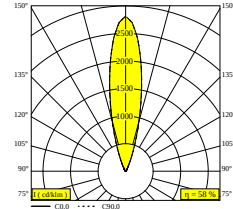

## LOGIC LINEAR ON 880 HONEYCOMB 92725 DIM5

30836 9225 A

AVAILABLE IN

**ALU GREY** 30836 9225 A

**BLACK** 30836 9225 B

**FLEMISH BRONZE OUTDOOR** 30836 9225 FBRX

**ANTHRACITE** 30836 9225 N

**WHITE** 30836 9225 W