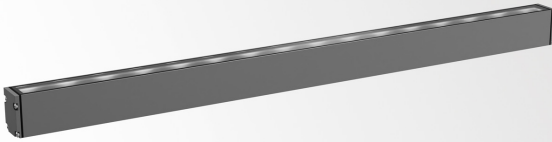

## LOGIC LINEAR ON 880 HONEYCOMB 92725 DIM5

30836 9225 A

AVAILABLE IN

**ALU GREY** 30836 9225 A

**BLACK** 30836 9225 B

**FLEMISH BRONZE OUTDOOR** 30836 9225 FBRX

**ANTHRACITE** 30836 9225 N

**WHITE** 30836 9225 W

### General info

<b>LOCATION</b>	outdoor
<b>INSTALLATION</b>	Floor Surface mounted, Wall Surface mounted
<b>INGRESS PROTECTION</b>	IP67
<b>PROTECTION AGAINST MECHANICAL IMPACT</b>	IK07
<b>WEIGHT (KG)</b>	2
<b>INFORMATION</b>	16 x LENS FL-25° INCL.HONEYCOMB EXCL.LED POWER SUPPLY 48V-DC DALI DT8 dimming