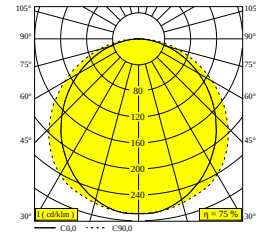

[View on website](#)

General info

LOCATION	indoor
INSTALLATION	Ceiling Recessed
INGRESS PROTECTION	IP20
WEIGHT (KG)	0
ADJUSTABILITY	non adjustable
INFORMATION	EXCL.LED POWER SUPPLY 780mA-DC INCL.1 x CABLE 2 x 0,75mm² - 0,5m + WIELAND PLUG GST08i2 male green

Electrical info

CLASS	III
ENERGY CLASS	F

Lightsource info

LIGHTSOURCE NAME	LED
LIGHTSOURCE	LED flex 30W / CRI>90 (R9: 59) / 3000K / 3120lm
SDCM	SDCM3
LM80	L70 > 30000
LED TECHNICS (LIGHT SOURCE)	3120lm // 30W // 1m/W
LED TECHNICS (LUMINAIRE)	2340lm // 34,5W // 68lm/W

Requirements

LED POWER SUPPLY SET LOC PARALLEL

Options

CONNECTING CABLE LOC PARALLEL

For detailed installation instructions, please consult the manual : [32039_XXX0_HAND.pdf](#)