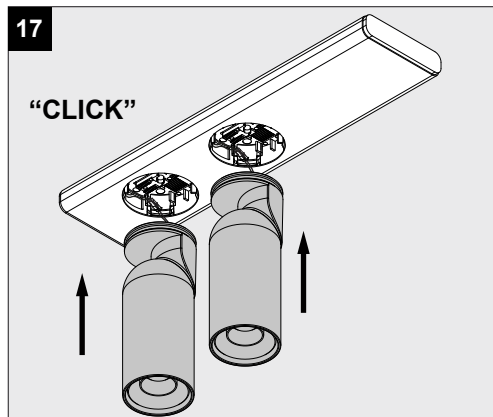

LUNELLE 52 - ON 2 48V DIM5

CLEANING

1

OPTIONAL

WATER + DISH SOAP

CLEANING

2

CLEANING