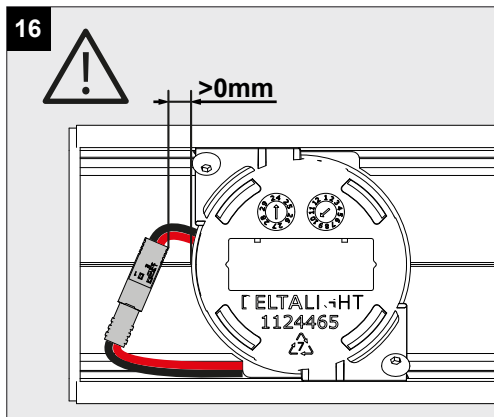

LUNELLE 52 - ON 2 48V DIM5

CLEANING

1

OPTIONAL

WATER + DISH SOAP

CLEANING

2

CLEANING