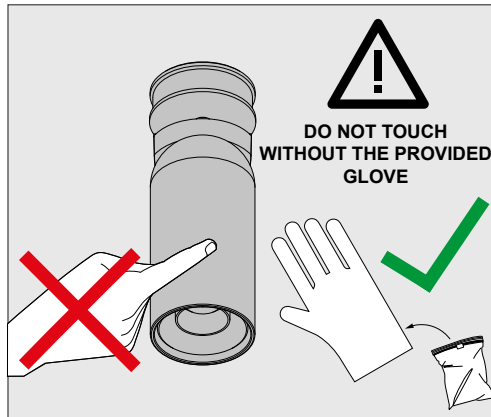

LUNELLE 52 - ON 2 48V DIM5

CLEANING

1

OPTIONAL

WATER + DISH SOAP

CLEANING

2

CLEANING