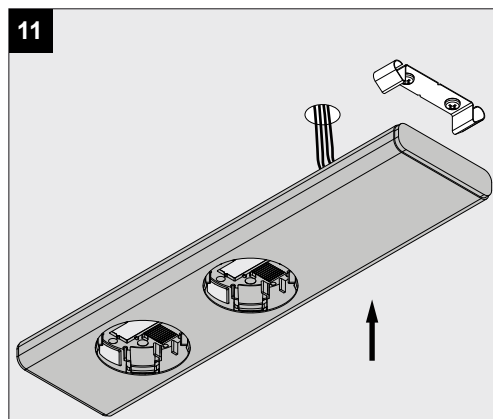

LUNELLE 52 - ON 2 48V DIM5

CLEANING

1

OPTIONAL

WATER + DISH SOAP

CLEANING

2

CLEANING