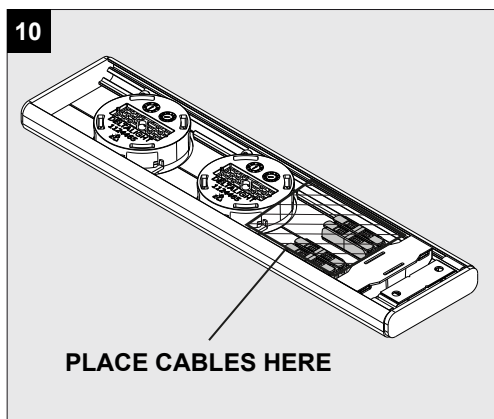

LUNELLE 52 - ON 2 48V DIM5

CLEANING

1

OPTIONAL

WATER + DISH SOAP

CLEANING

2

CLEANING