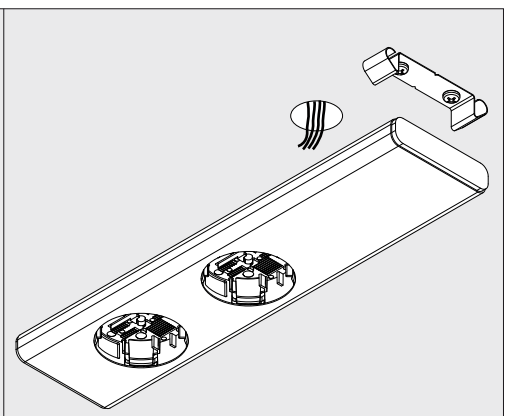

LUNELLE 52 - ON 2 48V DIM5

CLEANING

1

OPTIONAL

WATER + DISH SOAP

CLEANING

2

CLEANING