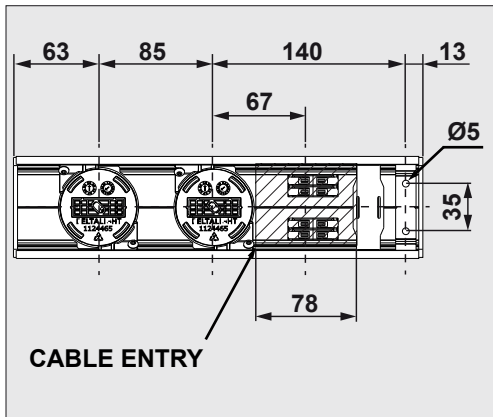

LUNELLE 52 - ON 2 48V DIM5

CLEANING

1

OPTIONAL

WATER + DISH SOAP

CLEANING

2

CLEANING