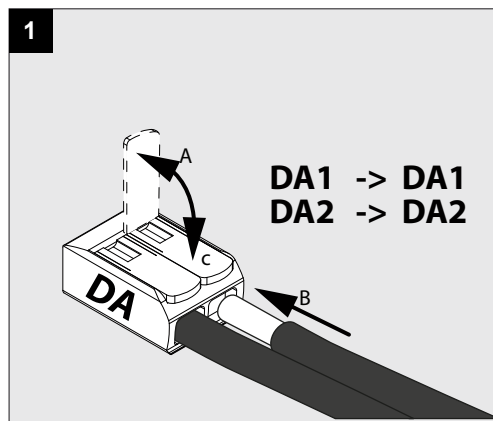

LUNELLE 52 - ON 2 48V DIM5

CLEANING

1

OPTIONAL

WATER + DISH SOAP

CLEANING

2

CLEANING