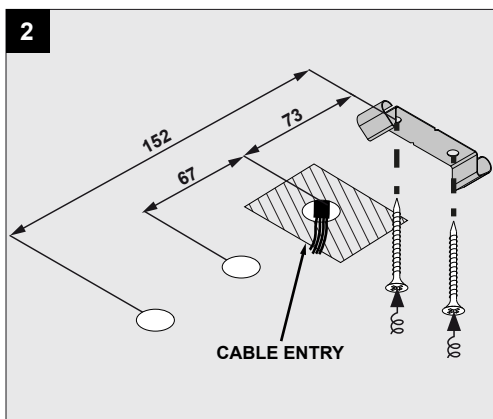

LUNELLE 52 - ON 2 48V DIM5

CLEANING

1

OPTIONAL

WATER + DISH SOAP

CLEANING

2

CLEANING