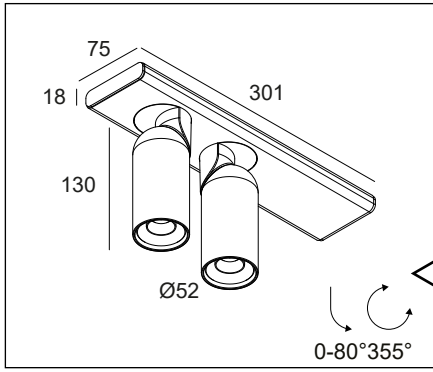

LUNELLE 52 - ON 2 48V DIM5

CLEANING

1

OPTIONAL

WATER + DISH SOAP

CLEANING

2

CLEANING