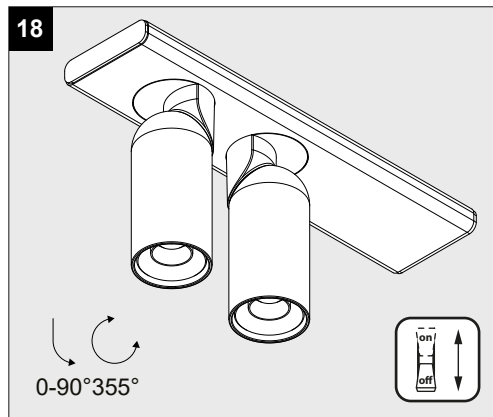

LUNELLE 52 - ON 2 48V DIM5

CLEANING

1

OPTIONAL

WATER + DISH SOAP

CLEANING

2

CLEANING