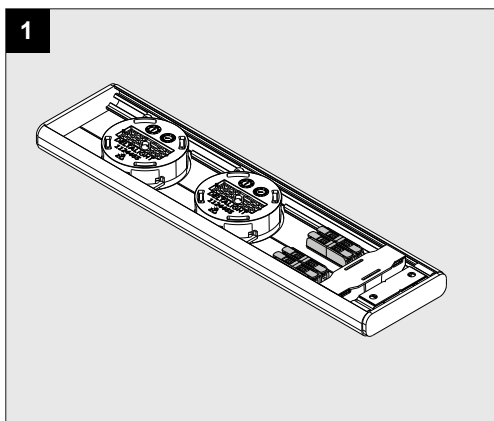

LUNELLE 52 - ON 2 48V DIM5

CLEANING

1

OPTIONAL

WATER + DISH SOAP

CLEANING

2

CLEANING