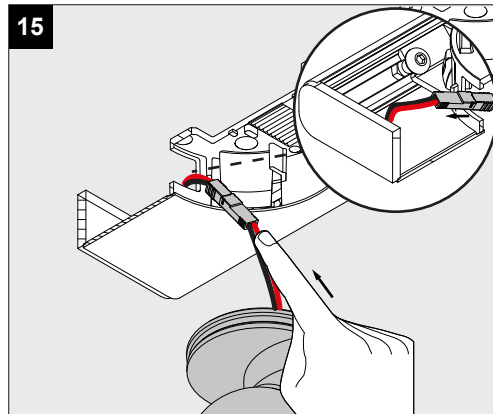

LUNELLE 52 - ON 2 48V DIM5

CLEANING

1

OPTIONAL

WATER + DISH SOAP

CLEANING

2

CLEANING