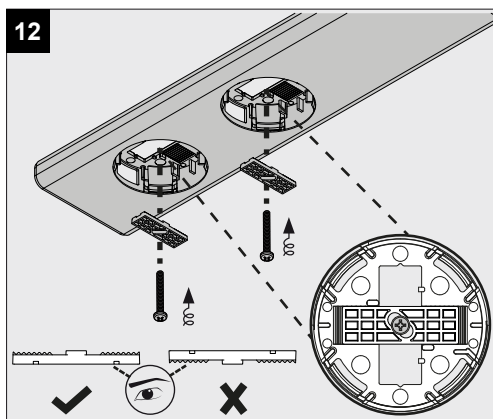

LUNELLE 52 - ON 2 48V DIM5

CLEANING

1

OPTIONAL

WATER + DISH SOAP

CLEANING

2

CLEANING