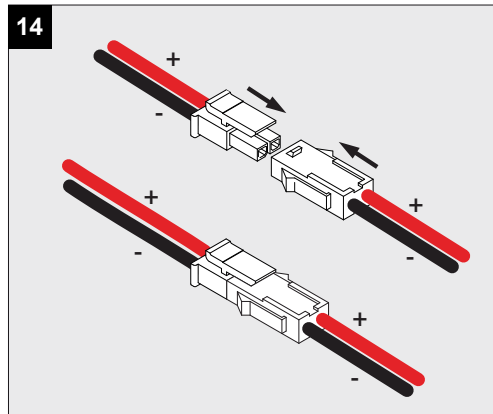

LUNELLE 52 - ON 2 48V DIM5

CLEANING

1

OPTIONAL

WATER + DISH SOAP

CLEANING

2

CLEANING