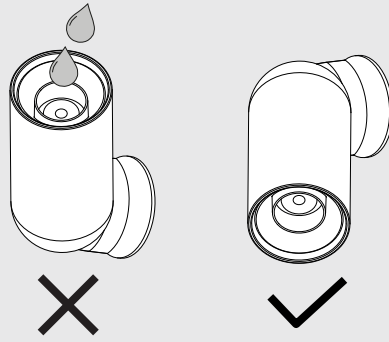

LUNELLE 52 - ON 2 48V DIM5

CLEANING

1

OPTIONAL

WATER + DISH SOAP

CLEANING

2

CLEANING