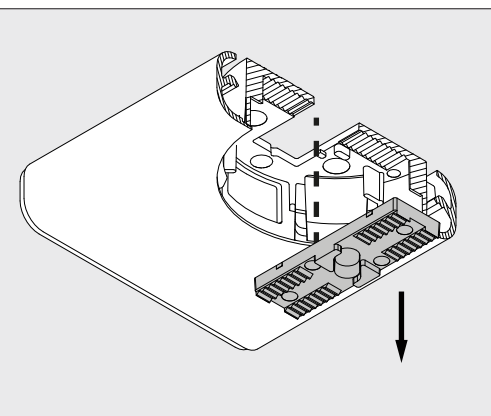

LUNELLE 52 - ON 2 48V DIM5

CLEANING

1

OPTIONAL

WATER + DISH SOAP

CLEANING

2

CLEANING