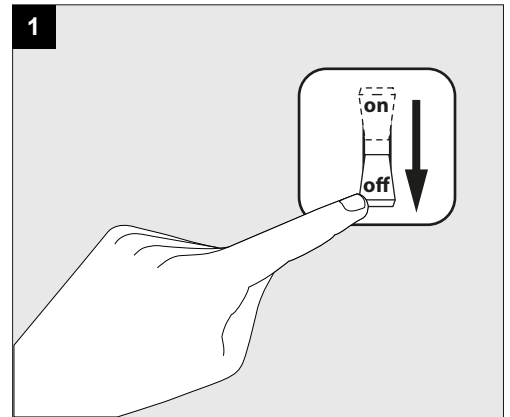

LUNELLE 52 - ON 2 48V DIM5

CLEANING

1

OPTIONAL

WATER + DISH SOAP

CLEANING

2

CLEANING