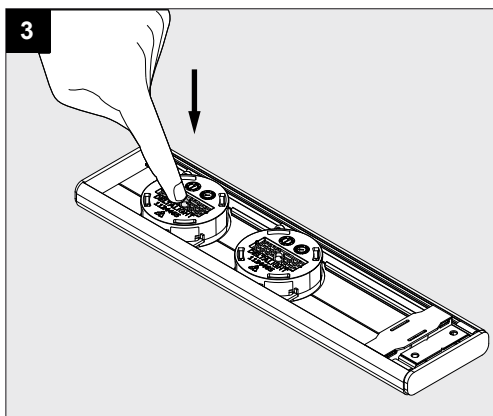

LUNELLE 52 - ON 2 48V DIM5

CLEANING

1

OPTIONAL

WATER + DISH SOAP

CLEANING

2

CLEANING