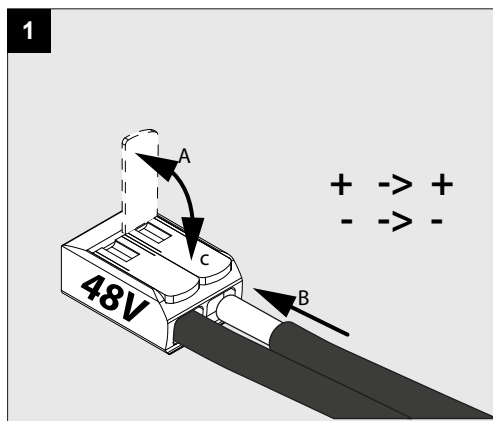

LUNELLE 52 - ON 2 48V DIM5

CLEANING

1

OPTIONAL

WATER + DISH SOAP

CLEANING

2

CLEANING