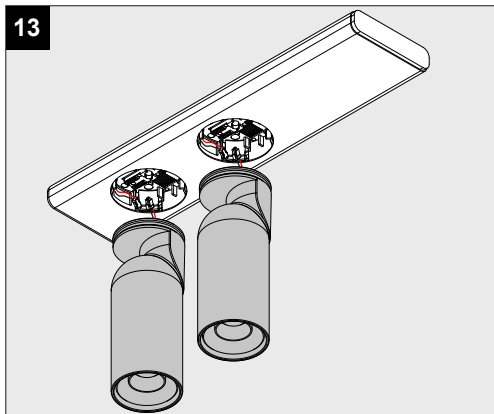

LUNELLE 52 - ON 2 48V DIM5

CLEANING

1

OPTIONAL

WATER + DISH SOAP

CLEANING

2

CLEANING