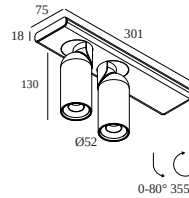

LUNELLE 52 ON 2 48V 92730 DIM5

32815 9225 BRA-B

AVAILABLE IN

BRUSHED ALU-BLACK 32815 9225 BRA-B

BRUSHED ANTHRACITE-BLACK 32815 9225 BRAT-B

BRUSHED BROWN BRONZE BLACK 32815 9225 BRBB-B

BRUSHED COPPER-BLACK 32815 9225 BRCU-B

BRUSHED GOLD-BLACK 32815 9225 BRG-B

BRUSHED OLD BRONZE-BLACK 32815 9225 BROB-B