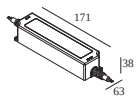

DELTALIGHT

LUNELLE 52 ON 2 48V 92730 DIM5

32815 9225 BRA-B

FINISH YOUR SPECIFICATION

LED power supplies

21032 0390 LED POWER SUPPLY 48V-DC / 90W

☐

Dimtype: non-dimmable

Cutout dimension (mm): 75