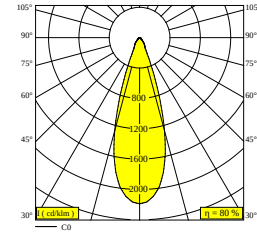

LUNELLE 52 ON 2 48V 92730 DIM5

32815 9225 BRA-B

AVAILABLE IN

BRUSHED ALU-BLACK 32815 9225 BRA-B

BRUSHED ANTHRACITE-BLACK 32815 9225 BRAT-B

BRUSHED BROWN BRONZE BLACK 32815 9225 BRBB-B

BRUSHED COPPER-BLACK 32815 9225 BRCU-B

BRUSHED GOLD-BLACK 32815 9225 BRG-B

BRUSHED OLD BRONZE-BLACK 32815 9225 BROB-B

[View on website](#)

General info

LOCATION	indoor
INSTALLATION	Ceiling Surface mounted
INGRESS PROTECTION	IP20
WEIGHT (KG)	0.8

Electrical info

ELECTRICAL	48V-DC
CLASS	III
DIM TYPE	DALI
ENERGY CLASS	G

Lightsource info

LIGHTSOURCE NAME	LED
LIGHTSOURCE	LED 5,6W / CRI>90 (R9: 80) / 2700K / 485lm
SDCM	SDCM3
RISKGROUP	RG2
BEAMANGLE	30°
LED TECHNICS (LIGHT SOURCE)	485lm // 5,6W // 86lm/W
LED TECHNICS (LUMINAIRE)	388lm // 6,4W // 60lm/W

Requirements

LED POWER SUPPLY 48V-DC

Accessories

VISOR 52

For detailed installation instructions, please consult the manual : [32815_XXX5_HAND.pdf](#)