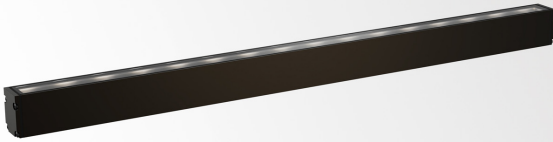

LOGIC LINEAR ON 880 HONEYCOMB 92715 DIM5

30836 9215 FBRX

AVAILABLE IN

ALU GREY 30836 9215 A

BLACK 30836 9215 B

FLEMISH BRONZE OUTDOOR 30836 9215 FBRX

ANTHRACITE 30836 9215 N

WHITE 30836 9215 W

 [View on website](#)

General info

LOCATION	outdoor
INSTALLATION	Floor Surface mounted, Wall Surface mounted
INGRESS PROTECTION	IP67
PROTECTION AGAINST MECHANICAL IMPACT	IK07
WEIGHT (KG)	2
INFORMATION	16 x LENS SP-15° INCL.HONEYCOMB EXCL.LED POWER SUPPLY 48V-DC DALI DT8 dimming