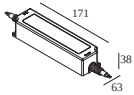

Requirements

WALL BRACKET SET
FLOOR BRACKET SET
IP68 CABLE + CONNECTOR 5P
LED POWER SUPPLY 48V-DC

Options

THROUGH WIRING SET IP68

DELTALIGHT

LOGIC LINEAR ON 880 HONEYCOMB 92715 DIM5

30836 9215 FBRX

For detailed installation instructions, please consult the manual : [30836_XXX5_HAND.pdf](#)

FINISH YOUR SPECIFICATION

LED power supplies

of Fixtures

of fixtures indicates how many devices can be connected (min -> max) to the power supply. The values before and after the '|' correspond respectively with the minimum and maximum driving current. Values between brackets are applicable to 110V.

Min current | Max current

21032 0390 LED POWER SUPPLY 48V-DC / 90W

Dimtype: non-dimmable

Cutout dimension (mm): 75

2

Fixation components

30810 0040 LOGIC LINEAR 880 BOX EXTEND

30810 0040 INOX WALL BRACKET SET 60 INOX