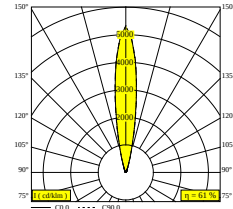

LOGIC LINEAR ON 880 HONEYCOMB 92715 DIM5

30836 9215 FBRX

AVAILABLE IN

ALU GREY 30836 9215 A

BLACK 30836 9215 B

FLEMISH BRONZE OUTDOOR 30836 9215 FBRX

ANTHRACITE 30836 9215 N

WHITE 30836 9215 W