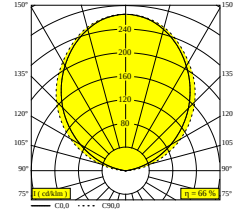

DELTALIGHT

SOLI - LINE 90 UP 930 MDL

27159 9300 B

AVAILABLE IN
BLACK 27159 9300 B
WHITE 27159 9300 W

 [View on website](#)

General info

LOCATION	indoor
INSTALLATION	Low voltage systems Low voltage system mounted
INGRESS PROTECTION	IP20
WEIGHT (KG)	0.5
ADJUSTABILITY	non adjustable
INFORMATION	EXCL.LED POWER SUPPLY 48V-DC