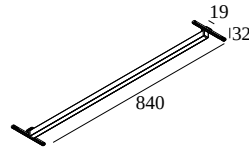

DELTALIGHT

SOLI - LINE 90 UP 930 MDL

27159 9300 B

AVAILABLE IN
BLACK 27159 9300 B
WHITE 27159 9300 W

 [View on website](#)

General info

LOCATION	indoor
INSTALLATION	Low voltage systems Low voltage system mounted
INGRESS PROTECTION	IP20
WEIGHT (KG)	0.5
ADJUSTABILITY	non adjustable
INFORMATION	EXCL.LED POWER SUPPLY 48V-DC