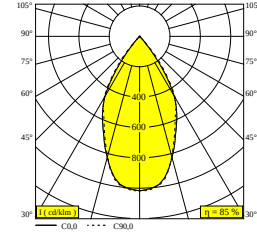

D-LINER 19 INF LOC2 1390 94058 RD

32029 9420 B

AVAILABLE IN
BLACK 32029 9420 B

 [View on website](#)

General info

LOCATION	indoor
INSTALLATION	Ceiling Recessed
INGRESS PROTECTION	IP20
WEIGHT (KG)	0
ADJUSTABILITY	non adjustable
INFORMATION	60 x REFLECTOR 58° EXCL.LED POWER SUPPLY 650mA-DC INCL.1 x CABLE 2 x 0,75mm ² - 0,5m + WIELAND PLUG GST08i2 male green

Electrical info

CLASS	III
ENERGY CLASS	C

Lightsource info

LIGHTSOURCE NAME	LED
LIGHTSOURCE	LED cluster 21,6W / CRI>90 / 4000K / 3942lm
BEAMANGLE	58°
LED TECHNICS (LIGHT SOURCE)	3942lm // 21,6W // 183lm/W
LED TECHNICS (LUMINAIRE)	3355lm // 24,8W // 135lm/W