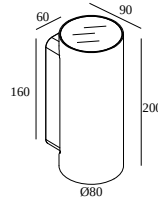

NOCTA RD80 DOWN-UP SP 927

30115 9200 FBRX

AVAILABLE IN

ALU GREY 30115 9200 A

BLACK 30115 9200 B

FLEMISH BRONZE OUTDOOR 30115 9200 FBRX

ANTHRACITE 30115 9200 N

WHITE 30115 9200 W

 [View on website](#)

General info

LOCATION	outdoor
INSTALLATION	Wall Surface mounted
INGRESS PROTECTION	IP65
PROTECTION AGAINST MECHANICAL IMPACT	IK06
WEIGHT (KG)	1.4
ADJUSTABILITY	non adjustable
INFORMATION	INCL.4 x LENS INCL.LED POWER SUPPLY 700 mA-DC