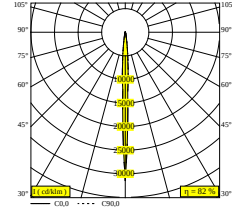

NOCTA RD80 DOWN-UP SP 927

30115 9200 FBRX

AVAILABLE IN

ALU GREY 30115 9200 A

BLACK 30115 9200 B

FLEMISH BRONZE OUTDOOR 30115 9200 FBRX

ANTHRACITE 30115 9200 N

WHITE 30115 9200 W

 [View on website](#)

General info

LOCATION	outdoor
INSTALLATION	Wall Surface mounted
INGRESS PROTECTION	IP65
PROTECTION AGAINST MECHANICAL IMPACT	IK06
WEIGHT (KG)	1.4
ADJUSTABILITY	non adjustable
INFORMATION	INCL.4 x LENS INCL.LED POWER SUPPLY 700 mA-DC