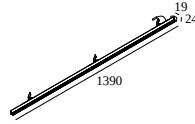

D-LINER 19 INF LOC1 1390 93058 RD

32019 9320 B

AVAILABLE IN
BLACK 32019 9320 B

 [View on website](#)

General info

LOCATION	indoor
INSTALLATION	Ceiling Recessed
INGRESS PROTECTION	IP20
WEIGHT (KG)	0
ADJUSTABILITY	non adjustable
INFORMATION	60 x REFLECTOR 58° EXCL.LED POWER SUPPLY 650mA-DC INCL.1 x CABLE 2 x 0,75mm ² - 0,5m + WIELAND PLUG GST08i2 male green