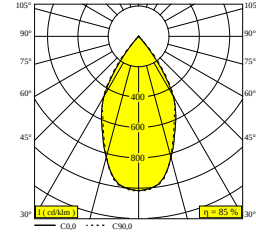

[View on website](#)

General info

LOCATION	indoor
INSTALLATION	Ceiling Recessed
INGRESS PROTECTION	IP20
WEIGHT (KG)	0
ADJUSTABILITY	non adjustable
INFORMATION	60 x REFLECTOR 58° EXCL.LED POWER SUPPLY 650mA-DC INCL.1 x CABLE 2 x 0,75mm² - 0,5m + WIELAND PLUG GST08i2 male green

Electrical info

CLASS	III
ENERGY CLASS	C

Lightsource info

LIGHTSOURCE NAME	LED
LIGHTSOURCE	LED cluster 21,6W / CRI>90 / 3000K / 3822lm
BEAMANGLE	58°
LED TECHNICS (LIGHT SOURCE)	3822lm // 21,6W // 177lm/W
LED TECHNICS (LUMINAIRE)	3253lm // 24,8W // 131lm/W

Requirements

LED POWER SUPPLY SET LOC PARALLEL

Options

CONNECTING CABLE LOC PARALLEL

For detailed installation instructions, please consult the manual : [32019_XXX0_HAND.pdf](#)

CEILING COMPATIBILITY

Ceiling Type

Mounting Kit

Acoustic climate-control ceiling Interalu SAPP

-