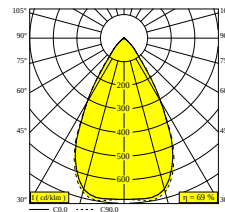

Image may differ from the actual product
Consult drawing for correct size and structure

INFORM 40 SQ 360 DOWN 94063 DIM5

30719 9435 W-B

DISPONIBILE IN

NERO-NERO 30719 9435 B-B

BIANCO-NERO 30719 9435 W-B

[Visualizza sul sito web](#)