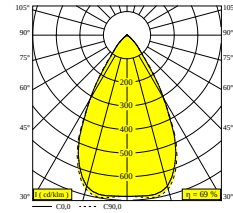

Image may differ from the actual product
Consult drawing for correct size and structure

INFORM 40 SQ 360 DOWN 94063 DIM5

30719 9435 W-B

AVAILABLE IN
BLACK-BLACK 30719 9435 B-B
WHITE-BLACK 30719 9435 W-B

 [View on website](#)