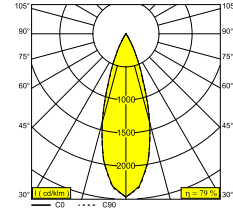

MIKALINE-OH! L198 92734 MDL

30615 9220 B

AVAILABLE IN
BLACK 30615 9220 B
GOLD COLOURED 30615 9220 GC

 [View on website](#)

General info

LOCATION	indoor
INSTALLATION	Ceiling Surface mounted,Ceiling Suspended,Wall Surface mounted
INGRESS PROTECTION	IP20
WEIGHT (KG)	1.1
ADJUSTABILITY	non adjustable
INFORMATION	INCL.PLUG-IN-48V CABLE 11cm black EXCL.LED POWER SUPPLY 48V-DC connection max.140W (3A)

Electrical info

ELECTRICAL	48V-DC
CLASS	III
DIM TYPE	MDL = 1-10V or DALI or push button
ENERGY CLASS	F
CERTIFICATES	CB, ENEC

Lightsource info

LIGHTSOURCE NAME	LED
LIGHTSOURCE	3 x (LED cluster 5,2W / CRI>90 (R9: 50) / 2700K / 581lm)
TM-30 VALUES	Rf: 92 / Rg: 100
SDCM	SDCM3
LM80	L80 > 60000
BEAMANGLE	34°
LED TECHNICS (LIGHT SOURCE)	1743lm // 15,6W // 112lm/W
LED TECHNICS (LUMINAIRE)	1377lm // 17,9W // 77lm/W