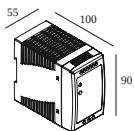

DELTALIGHT

MIKALINE-OH! L198 92734 MDL

30615 9220 B

les alimentations led

300 89 48 100 LED POWER SUPPLY 48V-DC / 100W DIN

Type de gradation: non dimmable