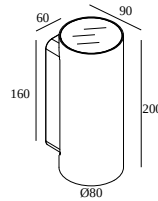

NOCTA RD80 DOWN-UP VWFL 930 DIM5

30114 9305 W

AVAILABLE IN

ALU GREY 30114 9305 A

BLACK 30114 9305 B

FLEMISH BRONZE OUTDOOR 30114 9305 FBRX

ANTHRACITE 30114 9305 N

WHITE 30114 9305 W

[View on website](#)

General info

LOCATION	outdoor
INSTALLATION	Wall Surface mounted
INGRESS PROTECTION	IP65
PROTECTION AGAINST MECHANICAL IMPACT	IK06
WEIGHT (KG)	1.4
ADJUSTABILITY	non adjustable
INFORMATION	INCL.2 x LENS INCL.DIMMABLE LED POWER SUPPLY 350 mA-DC