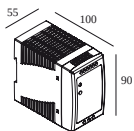

DELTALIGHT

MIKALINE-OH! L148 93034 MDL

30614 9320 B

LED power supplies

300 89 48 100 LED POWER SUPPLY 48V-DC / 100W DIN

Dimtype: non-dimmable