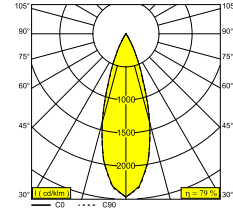

MIKALINE-OH! L148 93034 MDL

30614 9320 B

AVAILABLE IN
BLACK 30614 9320 B
GOLD COLOURED 30614 9320 GC

[View on website](#)

General info

LOCATION	indoor
INSTALLATION	Ceiling Surface mounted,Ceiling Suspended,Wall Surface mounted
INGRESS PROTECTION	IP20
WEIGHT (KG)	0.8
ADJUSTABILITY	non adjustable
INFORMATION	INCL.PLUG-IN-48V CABLE 11cm black EXCL.LED POWER SUPPLY 48V-DC connection max.140W (3A)

Electrical info

ELECTRICAL	48V-DC
CLASS	III
DIM TYPE	MDL = 1-10V or DALI or push button
ENERGY CLASS	F
CERTIFICATES	CB, ENEC

Lightsource info

LIGHTSOURCE NAME	LED
LIGHTSOURCE	2 x (LED cluster 5,2W / CRI>90 (R9: 50) / 3000K / 596lm)
TM-30 VALUES	Rf: 90 / Rg: 101
SDCM	SDCM3
LM80	L80 > 60000
BEAMANGLE	34°
LED TECHNICS (LIGHT SOURCE)	1192lm // 10,4W // 115lm/W
LED TECHNICS (LUMINAIRE)	942lm // 12W // 79lm/W

Requirements

LED POWER SUPPLY 48V-DC (Remote)
DIMMABLE MODULATOR
POWERBOX 48V-DC PLUG-IN

Options

MIKALINE - JUNCTION / FIXATION
MIKALINE - CABLE SUSPENSION
PLUG-IN 48V CABLE
CONNECTION CLIP 1 x PLUG-IN 48V
CEILING BASE PLUG-IN 48V