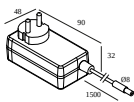

Dimtype: non-dimmable

Cutout dimension (mm): 40

**21012 0240** LED POWER SUPPLY 48V-DC / 200W

Dimtype: non-dimmable

Cutout dimension (mm): 40

**30610 0190** POWER ADAPTER 48V-DC / 60W PLUG-IN

Dimtype: non-dimmable