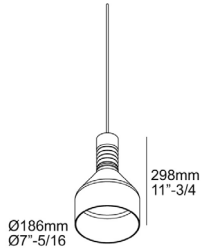

Finish Options

MILES C1

MILES C2

MILES C3

MILES C4

Accessories