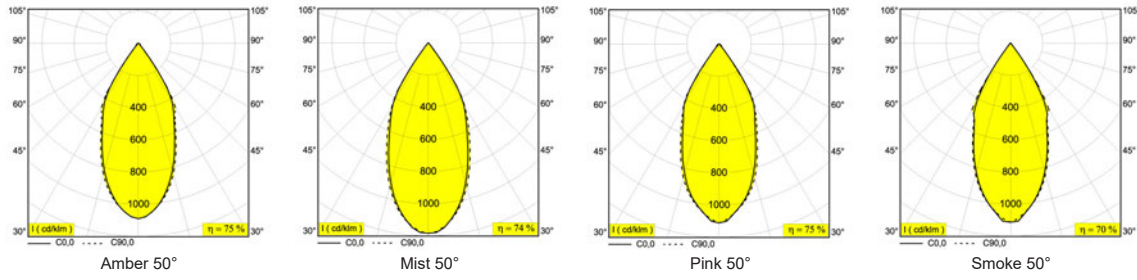

Photometric Data

MILES C1 LED