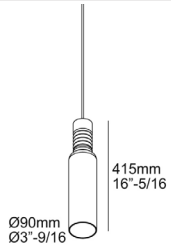

Finish Options

MILES C1

MILES C2

MILES C3

MILES C4

Accessories