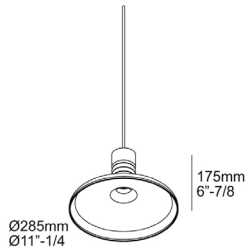

Finish Options

MILES C1

MILES C2

MILES C3

MILES C4

Accessories