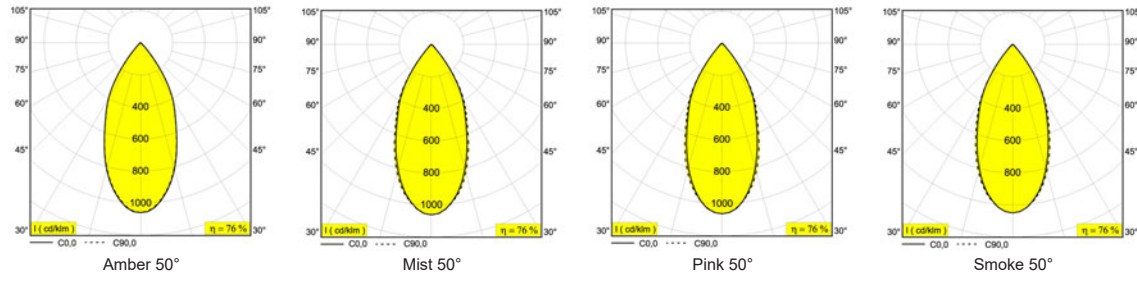

MILES C2 LED