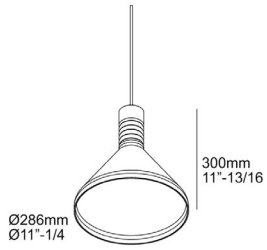

Finish Options

MILES C1