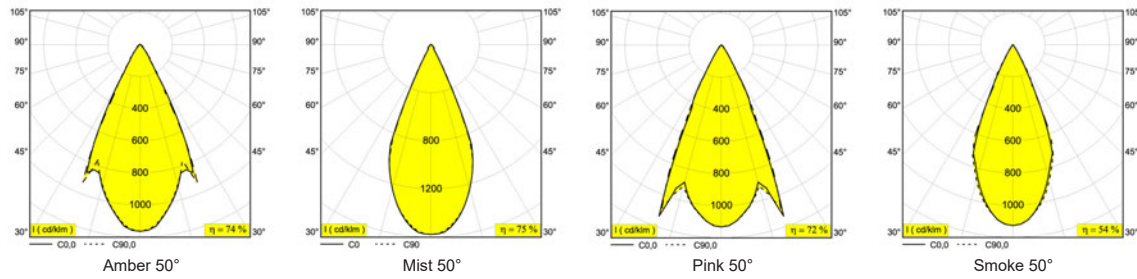

MILES C3 LED