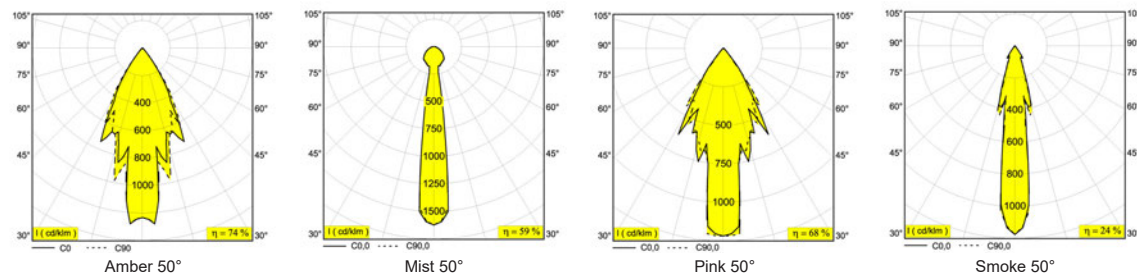

Installation Options

REMOTE DRIVER (With Control D8)

A: 8" x B: 2"-1/2 x C: 2"-1/2
 A: 203mm x B: 64mm x C: 64mm

- For Remote application
- ETL Listed
- Damp rated

REMOTE DRIVER (With Control D1)

A: 8" x B: 2"-3/16 x C: 4"-1/4
 A: 203mm x B: 72mm x C: 108mm