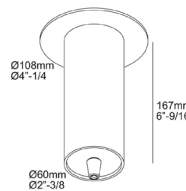

Installation Options

REMOTE DRIVER (With Control D8)

A: 8" x B: 2"-1/2 x C: 2"-1/2
 A: 203mm x B: 64mm x C: 64mm

- For Remote application
- ETL Listed
- Damp rated

REMOTE DRIVER (With Control D1)

A: 8" x B: 2"-3/16 x C: 4"-1/4
 A: 203mm x B: 72mm x C: 108mm

- For Remote application
- ETL Listed
- Damp rated

PRB/PRW - COVERPLATE R 121

Ø108mm
 Ø4" 1/4

BLACK or WHITE
 Requires 4" junction box

PBB - POWER BOX

Requires 4" junction box

BLACK

Driver Options