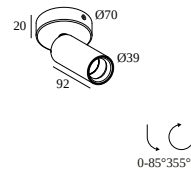

 [View on website](#)

General info

| | |
|---------------------------|-------------------------------------|
| LOCATION | indoor |
| INSTALLATION | Ceiling Surface mounted |
| INGRESS PROTECTION | IP20 |
| WEIGHT (KG) | 0.4 |
| ADJUSTABILITY | 0° to 85° swiveling, 355° rotatable |
| INFORMATION | ADJUSTABLE BEAM 15°-45° |

Min current | Max current

300 48 350 ED1 LED POWER CONVERTER 48V-DC to 350 mA-DC / 15W DIM1

2

Dimtype: 1-10V

Cutout dimension (mm): 30

300 48 350 ED5 LED POWER CONVERTER 48V-DC to 350 mA-DC / 15W DIM5

2

Dimtype: DALI

Cutout dimension (mm): 45

300 48 350 MDL LED POWER CONVERTER 48V-DC to 350 mA-DC / 15W MDL

2

Dimtype: non-dimmable

Cutout dimension (mm): 30

300 48 350 WDL LED POWER CONVERTER 48V-DC to 350 mA-DC / 15W WDL

2

Dimtype: WDL = wireless dimmable

Cutout dimension (mm): 45

300 48 500 ED1 LED POWER CONVERTER 48V-DC to 500 mA-DC / 22W DIM1

2

Dimtype: 1-10V

Cutout dimension (mm): 30

300 48 500 ED5 LED POWER CONVERTER 48V-DC to 500 mA-DC / 22W DIM5