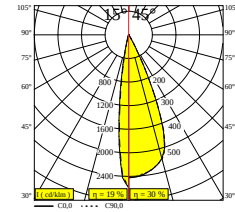

 [View on website](#)

General info

| | |
|---------------------------|-------------------------------------|
| LOCATION | indoor |
| INSTALLATION | Ceiling Surface mounted |
| INGRESS PROTECTION | IP20 |
| WEIGHT (KG) | 0.4 |
| ADJUSTABILITY | 0° to 85° swiveling, 355° rotatable |
| INFORMATION | ADJUSTABLE BEAM 15°-45° |

Electrical info

| | |
|---------------------|---------------------------|
| CLASS | III |
| DIM TYPE | depending on power supply |
| ENERGY CLASS | E |
| CERTIFICATES | LCA |

Lightsource info

| | |
|------------------------------------|---|
| LIGHTSOURCE NAME | LED |
| LIGHTSOURCE | LED array 5,8-8,6W / CRI>90 (R9: 52) / 3000K / 734-1018lm |
| TM-30 VALUES | rf: 90 / Rg: 99 |
| SDCM | SDCM1 |
| RISKGROUP | RG1 |
| LM80 | L90B10 > 50000 |
| BEAMANGLE | 15°-45° |
| LED TECHNICS (LIGHT SOURCE) | 1018lm // 8,6W // 118lm/W |
| LED TECHNICS (LUMINAIRE) | 303lm // 9,9W // 31lm/W |