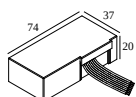

Cutout dimension (mm): 45

300 48 350 MDL LED POWER CONVERTER 48V-DC to 350 mA-DC / 15W MDL

2

Dimtype: non-dimmable

Cutout dimension (mm): 30

300 48 350 WDL LED POWER CONVERTER 48V-DC to 350 mA-DC / 15W WDL

2

Dimtype: WDL = wireless dimmable

Cutout dimension (mm): 45

300 48 500 ED1 LED POWER CONVERTER 48V-DC to 500 mA-DC / 22W DIM1

2

Dimtype: 1-10V

Cutout dimension (mm): 30

300 48 500 ED5 LED POWER CONVERTER 48V-DC to 500 mA-DC / 22W DIM5

2

Dimtype: DALI

Cutout dimension (mm): 45

300 48 500 MDL LED POWER CONVERTER 48V-DC to 500 mA-DC / 22W MDL

2

Dimtype: non-dimmable

Cutout dimension (mm): 30

DELTALIGHT