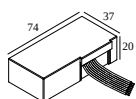

Cutout dimension (mm): 45

300 48 350 MDL LED POWER CONVERTER 48V-DC to 350 mA-DC / 15W MDL

2

Dimtype: non-dimmable

Cutout dimension (mm): 30

300 48 350 WDL LED POWER CONVERTER 48V-DC to 350 mA-DC / 15W WDL

2

Dimtype: WDL = wireless dimmable

Cutout dimension (mm): 45

300 48 500 ED1 LED POWER CONVERTER 48V-DC to 500 mA-DC / 22W DIM1

2

Dimtype: 1-10V

Cutout dimension (mm): 30

300 48 500 ED5 LED POWER CONVERTER 48V-DC to 500 mA-DC / 22W DIM5