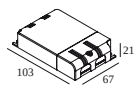

DELTALIGHT

iMAX II ROUND ADJUSTABLE MP 92718

24211 9210 W

300 90 68 LED POWER SUPPLY MULTI-POWER DIM5

1(1) | 1(0)

☐

Dimtype: DALI

Uitsparingsmaat (mm): 72