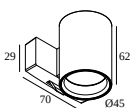

418 263 923 MDL SUPERLOOP-FIX 45 92740 MDL