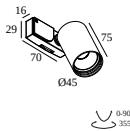

SUPERLOOP-MIDISPY MDL

418 262 822 MDL SUPERLOOP-MIDISPY 82720 MDL