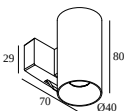

203 99 55 CABLE BASE R

203 99 56 CABLE BASE S

COMPATIBELE ARMATUREN

SUPERLOOP-FIX 40 DOWN-UP MDL

418 162 822 MDL SUPERLOOP-FIX 40 DOWN-UP 82720 MDL

418 162 832 MDL SUPERLOOP-FIX 40 DOWN-UP 83020 MDL

SUPERLOOP-FIX 40 MDL