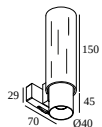

203 99 55 CABLE BASE R

203 99 56 CABLE BASE S

COMPATIBELE ARMATUREN

SUPERLOOP-FIX 40 DOWN-UP MDL

418 162 822 MDL SUPERLOOP-FIX 40 DOWN-UP 82720 MDL

418 162 832 MDL SUPERLOOP-FIX 40 DOWN-UP 83020 MDL

SUPERLOOP-FIX 40 MDL