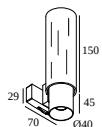

418 163 832 MDL SUPERLOOP-FIX 40 DOWN-UP GT 83020 MDL

SUPERLOOP-FIX 45 MDL