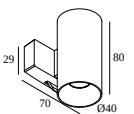

203 99 55 CABLE BASE R

203 99 56 CABLE BASE S

COMPATIBELE ARMATUREN

SUPERLOOP-FIX 40 DOWN-UP MDL

418 162 822 MDL SUPERLOOP-FIX 40 DOWN-UP 82720 MDL

418 162 832 MDL SUPERLOOP-FIX 40 DOWN-UP 83020 MDL

SUPERLOOP-FIX 40 MDL