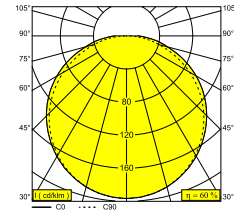

Image may differ from the actual product
Consult drawing for correct size

SUPERLOOP HC 120 SBL 930

321 112 93 B

BESCHIKBAAR IN

ZWART 321 112 93 B

FLEMISH BRONZE 321 112 93 FBR

FLEMISH GOLD 321 112 93 FG

WIT 321 112 93 W