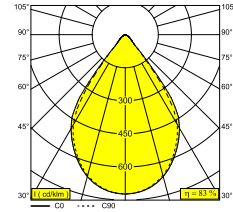

INFORM R1+ DOWN 92748 DIM5

26813 9225 B-B

AVAILABLE IN

BLACK-BLACK 26813 9225 B-B

BLACK-FLEMISH GOLD 26813 9225 B-FG

FLEMISH GOLD-BLACK 26813 9225 FG-B

WHITE-BLACK 26813 9225 W-B

WHITE-WHITE 26813 9225 W-W