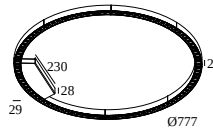

INFORM R1+ DOWN 92748 DIM5

26813 9225 B-B

AVAILABLE IN

BLACK-BLACK 26813 9225 B-B

BLACK-FLEMISH GOLD 26813 9225 B-FG

FLEMISH GOLD-BLACK 26813 9225 FG-B

WHITE-BLACK 26813 9225 W-B

WHITE-WHITE 26813 9225 W-W

 [View on website](#)

General info

LOCATION	indoor
INSTALLATION	Ceiling Surface mounted,Ceiling Suspended
INGRESS PROTECTION	IP20
WEIGHT (KG)	2.4
ADJUSTABILITY	non adjustable
INFORMATION	96 x REFLECTOR WFL-71° INCL.DIMMABLE LED POWER SUPPLY 700mA-DC