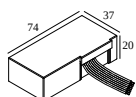

Cutout dimension (mm): 45

300 48 350 MDL LED POWER CONVERTER 48V-DC to 350 mA-DC / 15W MDL

2

Dimtype: non-dimmable

Cutout dimension (mm): 30

300 48 350 WDL LED POWER CONVERTER 48V-DC to 350 mA-DC / 15W WDL

2

Dimtype: WDL = wireless dimmable

Cutout dimension (mm): 45

DELTALIGHT

SPY 39 PLUG FOCUS 927

24176 9200 BRA

300 48 500 ED1 LED POWER CONVERTER 48V-DC to 500 mA-DC / 22W DIM1

2