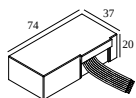

Min current | Max current

300 48 350 ED1 LED POWER CONVERTER 48V-DC to 350 mA-DC / 15W DIM1

2

Dimtype: 1-10V

Cutout dimension (mm): 30

300 48 350 ED5 LED POWER CONVERTER 48V-DC to 350 mA-DC / 15W DIM5

2

Dimtype: DALI

Cutout dimension (mm): 45

300 48 350 MDL LED POWER CONVERTER 48V-DC to 350 mA-DC / 15W MDL

2

Dimtype: non-dimmable

Cutout dimension (mm): 30

300 48 350 WDL LED POWER CONVERTER 48V-DC to 350 mA-DC / 15W WDL