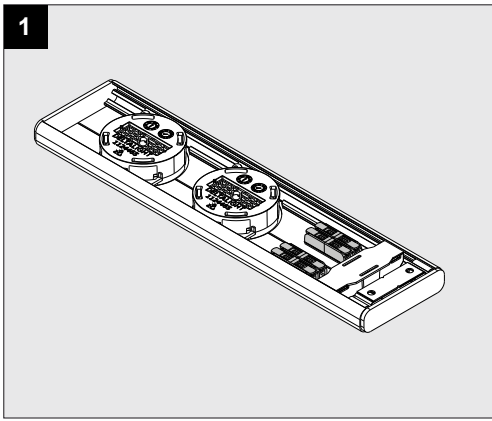

LUNELLE 52 - ON 2 48V MDL

A

CLEANING

1

OPTIONAL

WATER + DISH SOAP

CLEANING

2