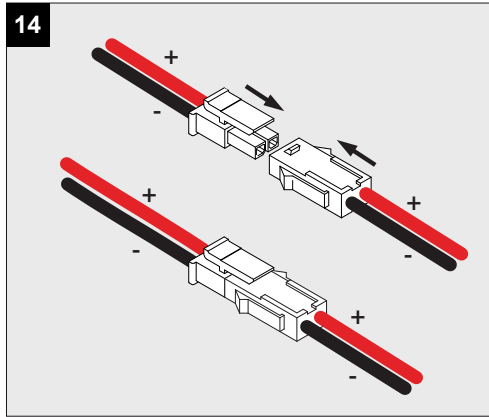

LUNELLE 52 - ON 2 48V MDL

A

CLEANING

1

OPTIONAL

WATER + DISH SOAP

CLEANING

2