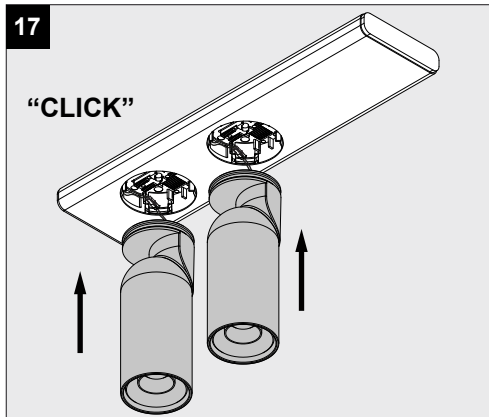

LUNELLE 52 - ON 2 48V MDL

A

CLEANING

1

OPTIONAL

WATER + DISH SOAP

CLEANING

2