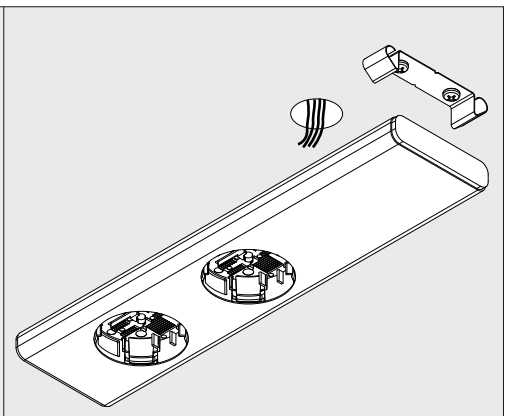

LUNELLE 52 - ON 2 48V MDL

A

CLEANING

1

OPTIONAL

WATER + DISH SOAP

CLEANING

2