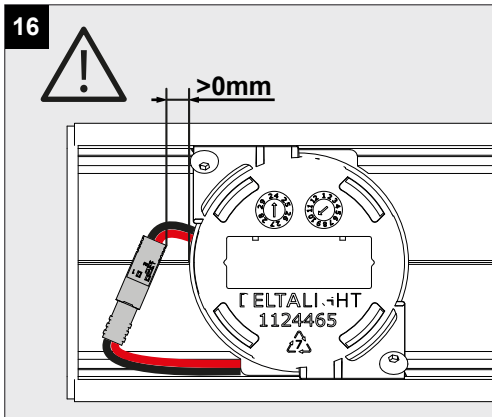

LUNELLE 52 - ON 2 48V MDL

A

CLEANING

1

OPTIONAL

WATER + DISH SOAP

CLEANING

2