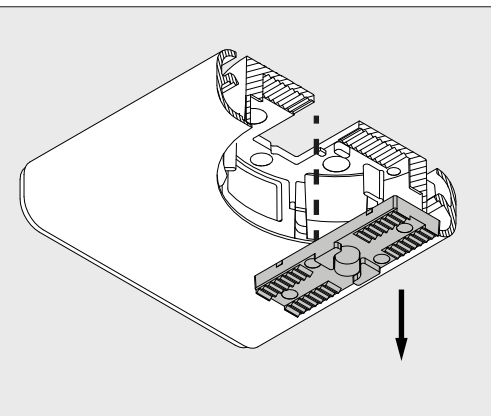

LUNELLE 52 - ON 2 48V MDL

A

CLEANING

1

OPTIONAL

WATER + DISH SOAP

CLEANING

2