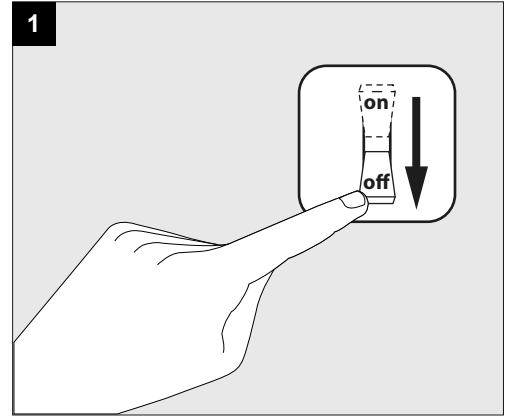

LUNELLE 52 - ON 2 48V MDL

A

CLEANING

1

OPTIONAL

WATER + DISH SOAP

CLEANING

2