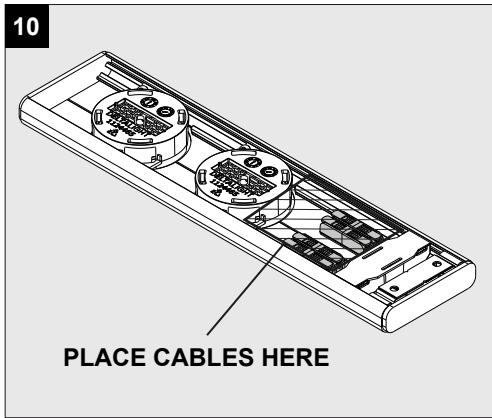

LUNELLE 52 - ON 2 48V MDL

A

CLEANING

1

OPTIONAL

WATER + DISH SOAP

CLEANING

2