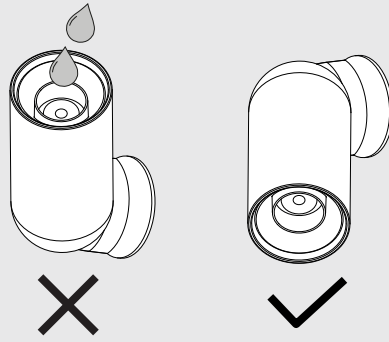

LUNELLE 52 - ON 2 48V MDL

A

CLEANING

1

OPTIONAL

WATER + DISH SOAP

CLEANING

2