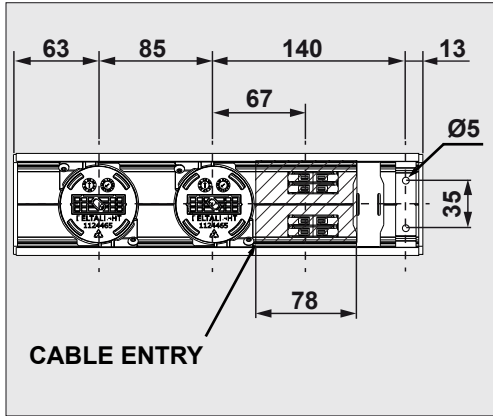

LUNELLE 52 - ON 2 48V MDL

A

CLEANING

1

OPTIONAL

WATER + DISH SOAP

CLEANING

2