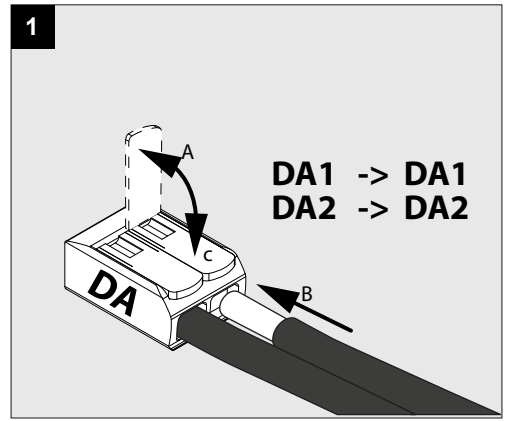

LUNELLE 52 - ON 2 48V MDL

A

CLEANING

1

OPTIONAL

WATER + DISH SOAP

CLEANING

2