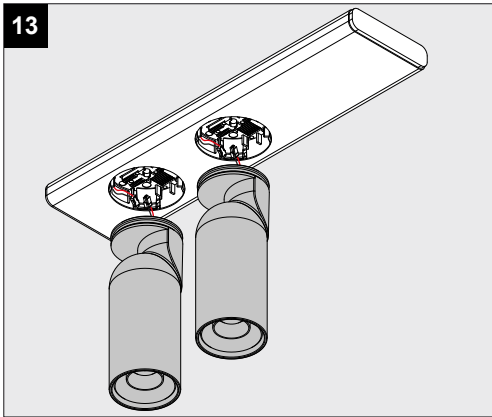

LUNELLE 52 - ON 2 48V MDL

A

CLEANING

1

OPTIONAL

WATER + DISH SOAP

CLEANING

2