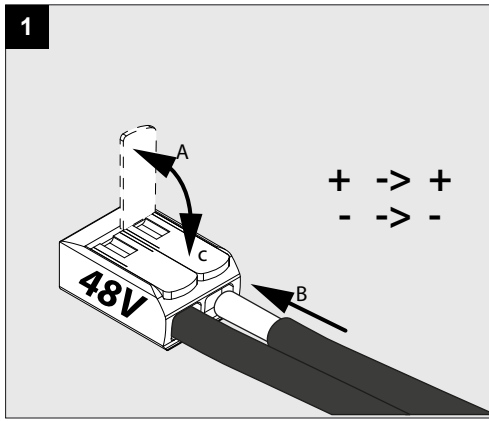

LUNELLE 52 - ON 2 48V MDL

A

CLEANING

1

OPTIONAL

WATER + DISH SOAP

CLEANING

2