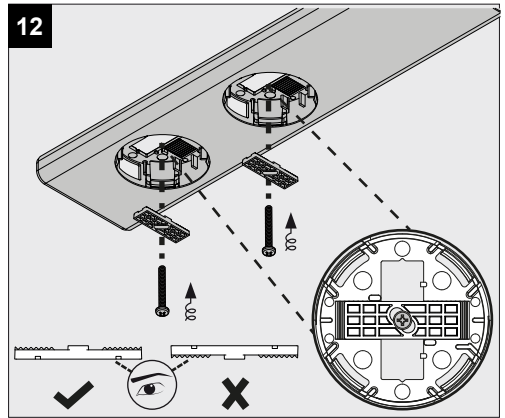

LUNELLE 52 - ON 2 48V MDL

A

CLEANING

1

OPTIONAL

WATER + DISH SOAP

CLEANING

2