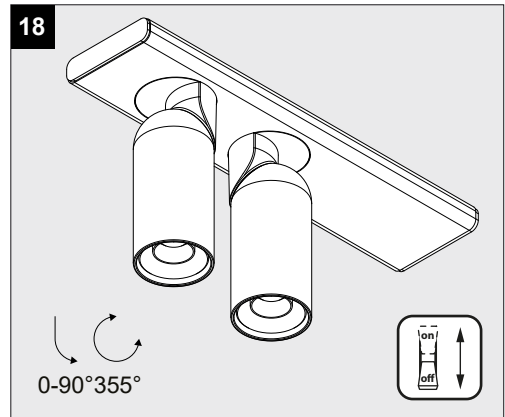

LUNELLE 52 - ON 2 48V MDL

A

CLEANING

1

OPTIONAL

WATER + DISH SOAP

CLEANING

2