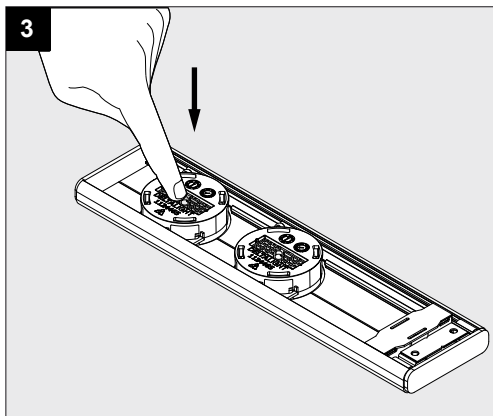

LUNELLE 52 - ON 2 48V MDL

A

CLEANING

1

OPTIONAL

WATER + DISH SOAP

CLEANING

2