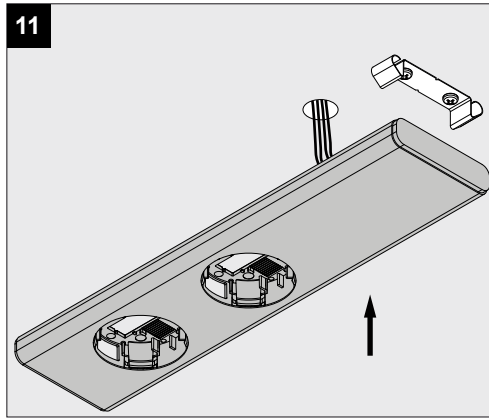

LUNELLE 52 - ON 2 48V MDL

A

CLEANING

1

OPTIONAL

WATER + DISH SOAP

CLEANING

2