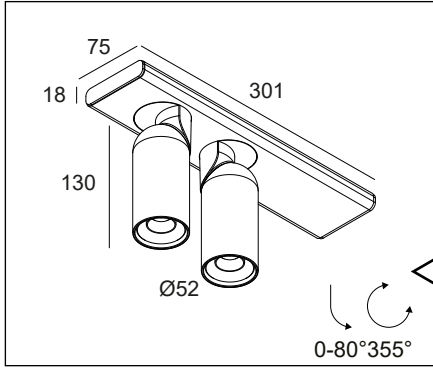

LUNELLE 52 - ON 2 48V MDL

A

CLEANING

1

OPTIONAL

WATER + DISH SOAP

CLEANING

2