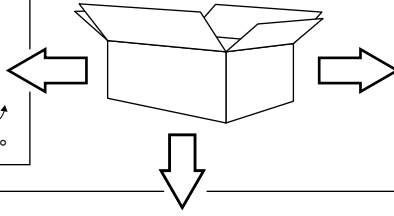

LUNELLE 52 - ON 2 48V MDL

A

CLEANING

1

OPTIONAL

WATER + DISH SOAP

CLEANING

2