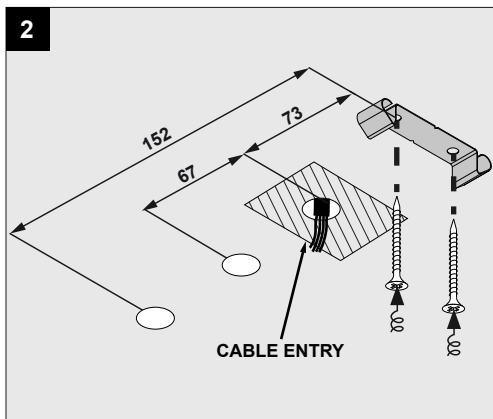

LUNELLE 52 - ON 2 48V MDL

A

CLEANING

1

OPTIONAL

WATER + DISH SOAP

CLEANING

2