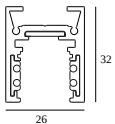

COMPATIBLE COMPOSABLES

SHIFTLINE M26L profile (+ SHIFTLINE M26L MATRIX)

Available Colours

23358 0000 SLM26L - PROFILE