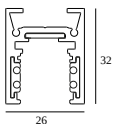

23358 0010 SLM26L - PROFILE 1m