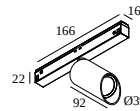

0-85°/355°