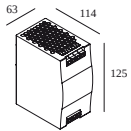

300 89 48 240 LED POWER SUPPLY 48V-DC / 240W DIN

20

Dimtype: non-dimmable