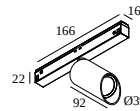

 [View on website](#)

General info	
LOCATION	indoor
INSTALLATION	Low voltage systems Low voltage system mounted
INGRESS PROTECTION	IP20
WEIGHT (KG)	0.3
ADJUSTABILITY	0° to 85° swiveling, 360° rotatable
INFORMATION	WALLWASH LENS EXCL.LED POWER SUPPLY 48V-DC
Electrical info	
ELECTRICAL	48V-DC
CLASS	III
DIM TYPE	DALI
ENERGY CLASS	F
Lightsource info	
LIGHTSOURCE NAME	LED
LIGHTSOURCE	LED array 6W / CRI>90 (R9: 50) / 3000K-1800K / 623lm
TM-30 VALUES	rf: 90 / Rg: 99
SDCM	SDCM2
RISKGROUP	RG1
LM80	L90B10 > 50000
LED TECHNICS (LIGHT SOURCE)	623lm // 6W // 105lm/W
LED TECHNICS (LUMINAIRE)	341lm // 6,9W // 49lm/W
Requirements	
LED POWER SUPPLY 48V-DC	

8

Dimtype: non-dimmable

Cutout dimension (mm): 40

21012 0240 LED POWER SUPPLY 48V-DC / 200W

17

Dimtype: non-dimmable

Cutout dimension (mm): 40

COMPATIBLE COMPOSABLES