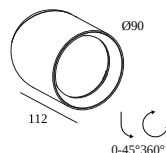

BRUSHED OLD BRONZE 30511 9338 BROB

CREAM 30511 9338 CR

WHITE 30511 9338 W

[View on website](#)

General info

LOCATION	indoor
INSTALLATION	Ceiling Surface mounted
INGRESS PROTECTION	IP20
WEIGHT (KG)	0.5
ADJUSTABILITY	0° to 45° swiveling, 360° rotatable
INFORMATION	LENS FL-36° INCL.DIMMABLE POWER SUPPLY