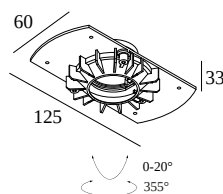

MOUNTING KIT TRIMLESS MICROSPY IN OK

15212 2020