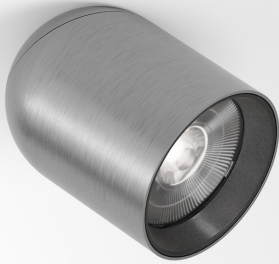

## OBIN ON 93036 DIM8

30511 9338 BRA

AVAILABLE IN

**BLACK** 30511 9338 B

**BRUSHED ALU** 30511 9338 BRA

**BRUSHED ANTHRACITE** 30511 9338 BRAT

**BRUSHED BROWN BRONZE** 30511 9338 BRBB

**BRUSHED GOLD** 30511 9338 BRG

**BRUSHED OLD BRONZE** 30511 9338 BROB

**CREAM** 30511 9338 CR

**WHITE** 30511 9338 W

 [View on website](#)

### General info

<b>LOCATION</b>	indoor
<b>INSTALLATION</b>	Ceiling Surface mounted
<b>INGRESS PROTECTION</b>	IP20
<b>WEIGHT (KG)</b>	0.5
<b>ADJUSTABILITY</b>	0° to 45° swiveling, 360° rotatable
<b>INFORMATION</b>	LENS FL-36° INCL.DIMMABLE POWER SUPPLY