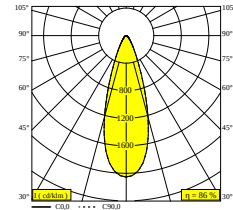

OBIN ON 93036 DIM8

30511 9338 BRA

AVAILABLE IN

BLACK 30511 9338 B

BRUSHED ALU 30511 9338 BRA

BRUSHED ANTHRACITE 30511 9338 BRAT

BRUSHED BROWN BRONZE 30511 9338 BRBB

BRUSHED GOLD 30511 9338 BRG

BRUSHED OLD BRONZE 30511 9338 BROB

CREAM 30511 9338 CR

WHITE 30511 9338 W

[View on website](#)

General info

LOCATION	indoor
INSTALLATION	Ceiling Surface mounted
INGRESS PROTECTION	IP20
WEIGHT (KG)	0.5
ADJUSTABILITY	0° to 45° swiveling, 360° rotatable
INFORMATION	LENS FL-36° INCL.DIMMABLE POWER SUPPLY

Electrical info

ELECTRICAL	220-240V / 50-60Hz
CLASS	I
POWER SUPPLY	YES
DIM TYPE	mains (phase cut-off)
ENERGY CLASS	E
CERTIFICATES	CB, ENEC, RCM

Lightsource info

LIGHTSOURCE NAME	LED
LIGHTSOURCE	LED array 11,6W / CRI>90 (R9: 52) / 3000K / 1524lm
TM-30 VALUES	rf: 90 / Rg: 99
SDCM	SDCM1
RISKGROUP	RG1
LM80	L90B10 > 50000
BEAMANGLE	36°
LED TECHNICS (LIGHT SOURCE)	1524lm // 11,6W // 131lm/W
LED TECHNICS (LUMINAIRE)	1315lm // 13,3W // 99lm/W

Requirements

SPY 90 TUBE

Accessories

HONEYCOMB 75