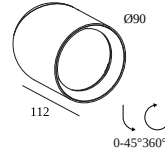

**BRUSHED OLD BRONZE** 30511 9338 BROB

**CREAM** 30511 9338 CR

**WHITE** 30511 9338 W

 [View on website](#)

### General info

<b>LOCATION</b>	indoor
<b>INSTALLATION</b>	Ceiling Surface mounted
<b>INGRESS PROTECTION</b>	IP20
<b>WEIGHT (KG)</b>	0.5
<b>ADJUSTABILITY</b>	0° to 45° swiveling, 360° rotatable
<b>INFORMATION</b>	LENS FL-36° INCL.DIMMABLE POWER SUPPLY