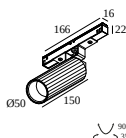

473 252 811 932 MDL M20/M26H - HEDRA L 93033 MDL