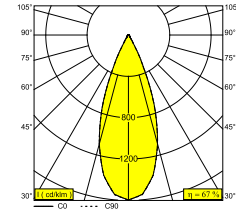

MINI DEEP RINGO II 92737

19423 9230 BRAT

AVAILABLE IN

BLACK 19423 9230 B

BRUSHED ALU 19423 9230 BRA

BRUSHED ANTHRACITE 19423 9230 BRAT

BRUSHED BROWN BRONZE 19423 9230 BRBB

BRUSHED COPPER 19423 9230 BRCU

BRUSHED GOLD 19423 9230 BRG

BRUSHED OLD BRONZE 19423 9230 BROB

CREAM 19423 9230 CR

FLEMISH BRONZE 19423 9230 FBR

FLEMISH GOLD 19423 9230 FG

WHITE 19423 9230 W

[View on website](#)

General info

LOCATION	indoor
INSTALLATION	Ceiling Recessed
CUTOUT SHAPE/SIZE (MM)	round - 56
RECESSED DEPTH (MM)	80
THICKNESS OF MOUNTING SURFACE (MM)	min.5
INGRESS PROTECTION	IP20
WEIGHT (KG)	0.2
ADJUSTABILITY	non adjustable
INFORMATION	REFLECTOR WFL-37° EXCL.LED POWER SUPPLY 350-500mA-DC

Electrical info

CLASS	III
DIM TYPE	depending on power supply
ENERGY CLASS	E
CERTIFICATES	CB, ENEC, EPD, LCA

Lightsource info

LIGHTSOURCE NAME	LED
LIGHTSOURCE	LED array 5,8-8,6W / CRI>90 (R9: 60) / 2700K / 702-974lm
TM-30 VALUES	rf: 89 / Rg: 100
SDCM	SDCM1
RISKGROUP	RG1
LM80	L90B10 > 50000
BEAMANGLE	37°
LED TECHNICS (LIGHT SOURCE)	974lm // 8,6W // 113lm/W
LED TECHNICS (LUMINAIRE)	649lm // 9,9W // 66lm/W

Requirements

LED POWER SUPPLY 350 / 500mA-DC DIM