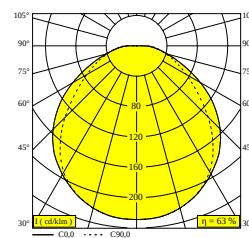

NEBBIA 20 930 DIM8 SMOKE

31543 9308 N

AVAILABLE IN
ANTHRACITE 31543 9308 N

 [View on website](#)

General info

LOCATION	indoor-outdoor
INSTALLATION	Ceiling Surface mounted,Wall Surface mounted
INGRESS PROTECTION	IP65
PROTECTION AGAINST MECHANICAL IMPACT	IK06
WEIGHT (KG)	2.5
ADJUSTABILITY	non adjustable