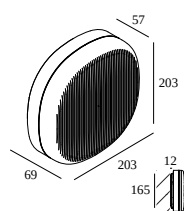

NEBBIA 20 930 DIM8 SMOKE

31543 9308 N

AVAILABLE IN
ANTHRACITE 31543 9308 N

 [View on website](#)

General info

LOCATION	indoor-outdoor
INSTALLATION	Ceiling Surface mounted,Wall Surface mounted
INGRESS PROTECTION	IP65
PROTECTION AGAINST MECHANICAL IMPACT	IK06
WEIGHT (KG)	2.5
ADJUSTABILITY	non adjustable

Electrical info

ELECTRICAL	220-240V / 50-60Hz
CLASS	I
POWER SUPPLY	YES
DIM TYPE	mains (phase cut-off)
ENERGY CLASS	E

Lightsource info

LIGHTSOURCE NAME	LED
LIGHTSOURCE	LED cluster 16,2W / CRI>90 / 3000K / 2328lm
LED TECHNICS (LIGHT SOURCE)	2328lm // 16,2W // 144lm/W
LED TECHNICS (LUMINAIRE)	1467lm // 18,6W // 79lm/W