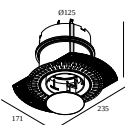

15212 0070 MOUNTING KIT R82 TRIMLESS CSC

15212 0150 MOUNTING KIT R82 TRIMLESS WSC

Mounting kits side air + light

29810 0010 MOUNTING KIT SIDE AIR 101

Cutout dimension (mm): 168

Mounting kits top air + light

29810 0210 MOUNTING KIT TOP AIR 101

Cutout dimension (mm): 135

Mounting kits side air only

29810 0100 MOUNTING KIT SIDE AIR ONLY 1

Cutout dimension (mm): 168

Mounting kits top air only

29810 0200 MOUNTING KIT TOP AIR ONLY 1

Cutout dimension (mm): 135

DELTALIGHT

DEEP RINGO TRIMLESS HE 94020

19441 9420 CR

Mounting kits no air

29810 0050 MOUNTING KIT NO AIR 101

Cutout dimension (mm): 168

Notes: