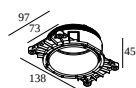

Cutout dimension (mm): 42

300 90 116 LED POWER SUPPLY 350mA-DC / 18W DIM8

2->2

Dimtype: mains (phase cut-off)

Cutout dimension (mm): 55

21012 0515 LED POWER SUPPLY MULTI POWER DIM5

1(1)

Dimtype: DALI

Cutout dimension (mm): 55

21012 0520 LED POWER SUPPLY 350mA-DC / 8W

1(0)

Dimtype: non-dimmable

Cutout dimension (mm): 47

21012 0575 LED POWER SUPPLY MULTI POWER DIM5

2->3(2)

Dimtype: DALI

Cutout dimension (mm): 55

Mounting kits

15212 2000 MOUNTING KIT R82 TRIMLESS O.F.A.

Cutout dimension (mm): 105

DELTALIGHT

DEEP RINGO TRIMLESS HE 94020

19441 9420 CR

Mounting kits stretched ceiling