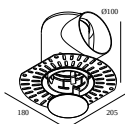

Cutout dimension (mm): 55

Mounting kits

15212 2000 MOUNTING KIT R82 TRIMLESS O.F.A.

Cutout dimension (mm): 105

DELTALIGHT

DEEP RINGO TRIMLESS HE 94020

19441 9420 CR

Mounting kits stretched ceiling

15212 0070 MOUNTING KIT R82 TRIMLESS CSC

15212 0150 MOUNTING KIT R82 TRIMLESS WSC

Mounting kits side air + light

29810 0010 MOUNTING KIT SIDE AIR 101

Cutout dimension (mm): 168

Mounting kits top air + light

29810 0210 MOUNTING KIT TOP AIR 101

Cutout dimension (mm): 135

Mounting kits side air only

29810 0100 MOUNTING KIT SIDE AIR ONLY 1

Cutout dimension (mm): 168

Mounting kits top air only

29810 0200 MOUNTING KIT TOP AIR ONLY 1

Cutout dimension (mm): 135

DELTALIGHT

DEEP RINGO TRIMLESS HE 94020

19441 9420 CR

Mounting kits no air

29810 0050 MOUNTING KIT NO AIR 101

Cutout dimension (mm): 168

Notes: