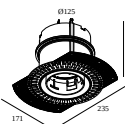

Cutout dimension (mm): 55

Mounting kits

15212 2000 MOUNTING KIT R82 TRIMLESS O.F.A.

Cutout dimension (mm): 105

DELTALIGHT

DEEP RINGO TRIMLESS HE 94020

19441 9420 CR

Mounting kits stretched ceiling

15212 0070 MOUNTING KIT R82 TRIMLESS CSC

15212 0150 MOUNTING KIT R82 TRIMLESS WSC

Mounting kits side air + light

29810 0010 MOUNTING KIT SIDE AIR 101

Cutout dimension (mm): 168

Mounting kits top air + light

29810 0210 MOUNTING KIT TOP AIR 101

Cutout dimension (mm): 135

Mounting kits side air only

29810 0100 MOUNTING KIT SIDE AIR ONLY 1

Cutout dimension (mm): 168

Mounting kits top air only

29810 0200 MOUNTING KIT TOP AIR ONLY 1

Cutout dimension (mm): 135

DELTALIGHT

DEEP RINGO TRIMLESS HE 94020

19441 9420 CR

Mounting kits no air

29810 0050 MOUNTING KIT NO AIR 101

Cutout dimension (mm): 168

Notes: