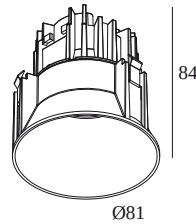

[View on website](#)

General info

LOCATION	indoor
INSTALLATION	Ceiling Recessed
CUTOUT SHAPE/SIZE (MM)	round - Ø KIT
RECESSED DEPTH (MM)	95
INGRESS PROTECTION	IP23/20
WEIGHT (KG)	0.3
ADJUSTABILITY	non adjustable
INFORMATION	LENS FL-20° EXCL.LED POWER SUPPLY 350mA-DC

Electrical info

CLASS	III
DIM TYPE	depending on power supply
ENERGY CLASS	D
CERTIFICATES	EPD, LCA

Lightsource info

LIGHTSOURCE NAME	LED
LIGHTSOURCE	LED array 6W / CRI>90 (R9: 60) / 4000K / 975lm
TM-30 VALUES	rf: 96 / Rg: 99
SDCM	SDCM2
RISKGROUP	RG1
LM80	L90B10 > 50000
BEAMANGLE	20°
LED TECHNICS (LIGHT SOURCE)	975lm // 6W // 163lm/W
LED TECHNICS (LUMINAIRE)	834lm // 6,9W // 121lm/W

Cutout dimension (mm): 42

300 90 116 LED POWER SUPPLY 350mA-DC / 18W DIM8

2->2

Dimtype: mains (phase cut-off)

Cutout dimension (mm): 55

21012 0515 LED POWER SUPPLY MULTI POWER DIM5

1(1)

Dimtype: DALI

Cutout dimension (mm): 55

21012 0520 LED POWER SUPPLY 350mA-DC / 8W

1(0)

Dimtype: non-dimmable

Cutout dimension (mm): 47

21012 0575 LED POWER SUPPLY MULTI POWER DIM5

2->3(2)

Dimtype: DALI