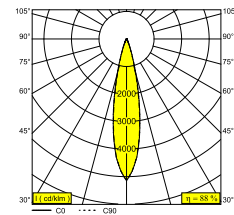

[View on website](#)

General info

LOCATION	indoor
INSTALLATION	Ceiling Recessed
CUTOUT SHAPE/SIZE (MM)	round - Ø KIT
RECESSED DEPTH (MM)	95
INGRESS PROTECTION	IP23/20
WEIGHT (KG)	0.3
ADJUSTABILITY	non adjustable
INFORMATION	LENS FL-20° EXCL.LED POWER SUPPLY 350mA-DC

Electrical info

CLASS	III
DIM TYPE	depending on power supply
ENERGY CLASS	D
CERTIFICATES	EPD, LCA

Lightsource info

LIGHTSOURCE NAME	LED
LIGHTSOURCE	LED array 6W / CRI>90 (R9: 60) / 4000K / 975lm
TM-30 VALUES	rf: 96 / Rg: 99
SDCM	SDCM2
RISKGROUP	RG1
LM80	L90B10 > 50000
BEAMANGLE	20°
LED TECHNICS (LIGHT SOURCE)	975lm // 6W // 163lm/W
LED TECHNICS (LUMINAIRE)	834lm // 6,9W // 121lm/W