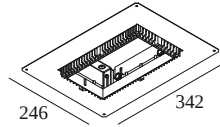

MINIGRID IN 2 MOUNTING KIT LARGE

202 71 95 02L