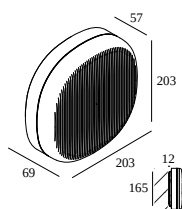

NEBBIA 20 930 DIM8 CLEAR

31541 9308 W

AVAILABLE IN
WHITE 31541 9308 W

 [View on website](#)

General info

LOCATION	indoor-outdoor
INSTALLATION	Ceiling Surface mounted, Wall Surface mounted
INGRESS PROTECTION	IP65
PROTECTION AGAINST MECHANICAL IMPACT	IK06
WEIGHT (KG)	2.5
ADJUSTABILITY	non adjustable