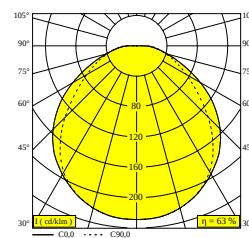

NEBBIA 20 930 DIM8 CLEAR

31541 9308 W

AVAILABLE IN
WHITE 31541 9308 W

 [View on website](#)

General info

LOCATION	indoor-outdoor
INSTALLATION	Ceiling Surface mounted, Wall Surface mounted
INGRESS PROTECTION	IP65
PROTECTION AGAINST MECHANICAL IMPACT	IK06
WEIGHT (KG)	2.5
ADJUSTABILITY	non adjustable