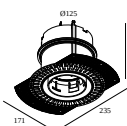

Cutout dimension (mm): 55

Mounting kits

15212 2000 MOUNTING KIT R82 TRIMLESS O.F.A.

Cutout dimension (mm): 105

DELTALIGHT

DEEP RINGO TRIMLESS HE 94020

19441 9420 BRBB

Mounting kits stretched ceiling

15212 0070 MOUNTING KIT R82 TRIMLESS CSC

15212 0150 MOUNTING KIT R82 TRIMLESS WSC

Mounting kits side air + light

29810 0010 MOUNTING KIT SIDE AIR 101

Cutout dimension (mm): 168

Mounting kits top air + light

29810 0210 MOUNTING KIT TOP AIR 101

Cutout dimension (mm): 135

Mounting kits side air only

29810 0100 MOUNTING KIT SIDE AIR ONLY 1

Cutout dimension (mm): 168

Mounting kits top air only

29810 0200 MOUNTING KIT TOP AIR ONLY 1