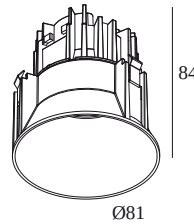

[View on website](#)

General info

LOCATION	indoor
INSTALLATION	Ceiling Recessed
CUTOUT SHAPE/SIZE (MM)	round - Ø KIT
RECESSED DEPTH (MM)	95
INGRESS PROTECTION	IP23/20
WEIGHT (KG)	0.3
ADJUSTABILITY	non adjustable
INFORMATION	LENS FL-20° EXCL.LED POWER SUPPLY 350mA-DC

Electrical info

CLASS	III
DIM TYPE	depending on power supply
ENERGY CLASS	D
CERTIFICATES	EPD, LCA

Lightsource info

LIGHTSOURCE NAME	LED
LIGHTSOURCE	LED array 6W / CRI>90 (R9: 60) / 4000K / 975lm
TM-30 VALUES	rf: 96 / Rg: 99
SDCM	SDCM2
RISKGROUP	RG1
LM80	L90B10 > 50000
BEAMANGLE	20°
LED TECHNICS (LIGHT SOURCE)	975lm // 6W // 163lm/W
LED TECHNICS (LUMINAIRE)	834lm // 6,9W // 121lm/W

Cutout dimension (mm): 42

300 90 116 LED POWER SUPPLY 350mA-DC / 18W DIM8

2->2

Dimtype: mains (phase cut-off)

Cutout dimension (mm): 55

21012 0515 LED POWER SUPPLY MULTI POWER DIM5

1(1)

Dimtype: DALI

29810 0210 MOUNTING KIT TOP AIR 101

Cutout dimension (mm): 135

Mounting kits side air only

29810 0100 MOUNTING KIT SIDE AIR ONLY 1

Cutout dimension (mm): 168

Mounting kits top air only

29810 0200 MOUNTING KIT TOP AIR ONLY 1