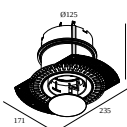

15212 0070 MOUNTING KIT R82 TRIMLESS CSC

15212 0150 MOUNTING KIT R82 TRIMLESS WSC

Mounting kits side air + light

29810 0010 MOUNTING KIT SIDE AIR 101

Cutout dimension (mm): 168

Mounting kits top air + light

29810 0210 MOUNTING KIT TOP AIR 101

Cutout dimension (mm): 135

Mounting kits side air only

29810 0100 MOUNTING KIT SIDE AIR ONLY 1

Cutout dimension (mm): 168

Mounting kits top air only

29810 0200 MOUNTING KIT TOP AIR ONLY 1

Cutout dimension (mm): 135

DELTALIGHT

DEEP RINGO TRIMLESS HE 94020

19441 9420 BRBB

Mounting kits no air

29810 0050 MOUNTING KIT NO AIR 101

Cutout dimension (mm): 168

Notes: