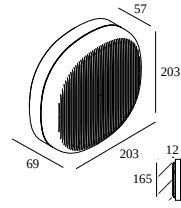

NEBBIA 20 927 DIM8 CLEAR

31541 9208 W

AVAILABLE IN
WHITE 31541 9208 W

 [View on website](#)

General info

LOCATION	indoor-outdoor
INSTALLATION	Ceiling Surface mounted, Wall Surface mounted
INGRESS PROTECTION	IP65
PROTECTION AGAINST MECHANICAL IMPACT	IK06
WEIGHT (KG)	2.5
ADJUSTABILITY	non adjustable

Electrical info

ELECTRICAL	220-240V / 50-60Hz
CLASS	I
POWER SUPPLY	YES
DIM TYPE	mains (phase cut-off)
ENERGY CLASS	E

Lightsource info

LIGHTSOURCE NAME	LED
LIGHTSOURCE	LED cluster 16,2W / CRI>90 / 2700K / 2268lm
LED TECHNICS (LIGHT SOURCE)	2268lm // 16,2W // 140lm/W
LED TECHNICS (LUMINAIRE)	1429lm // 18,6W // 77lm/W