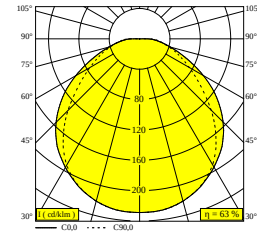

NEBBIA 20 927 DIM8 CLEAR

31541 9208 W

AVAILABLE IN
WHITE 31541 9208 W

 [View on website](#)

General info

LOCATION	indoor-outdoor
INSTALLATION	Ceiling Surface mounted, Wall Surface mounted
INGRESS PROTECTION	IP65
PROTECTION AGAINST MECHANICAL IMPACT	IK06
WEIGHT (KG)	2.5
ADJUSTABILITY	non adjustable