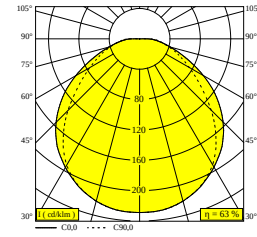

NEBBIA 20 930 DIM5 BRONZE

31540 9305 FBRX

AVAILABLE IN
FLEMISH BRONZE OUTDOOR 31540 9305 FBRX

[View on website](#)

General info

LOCATION	indoor-outdoor
INSTALLATION	Ceiling Surface mounted, Wall Surface mounted
INGRESS PROTECTION	IP65
PROTECTION AGAINST MECHANICAL IMPACT	IK06
WEIGHT (KG)	2.5
ADJUSTABILITY	non adjustable

Electrical info

ELECTRICAL	110-240V / 50-60Hz
CLASS	I
POWER SUPPLY	YES
DIM TYPE	DALI
ENERGY CLASS	E

Lightsource info

LIGHTSOURCE NAME	LED
LIGHTSOURCE	LED cluster 16,2W / CRI>90 / 3000K / 2328lm
LED TECHNICS (LIGHT SOURCE)	2328lm // 16,2W // 144lm/W
LED TECHNICS (LUMINAIRE)	1467lm // 18,6W // 79lm/W

For detailed installation instructions, please consult the manual : [31536_XXX5_HAND.pdf](#)

Notes: