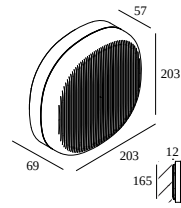

## NEBBIA 20 930 DIM5 BRONZE

31540 9305 FBRX

AVAILABLE IN  
**FLEMISH BRONZE OUTDOOR** 31540 9305 FBRX

[View on website](#)

### General info

<b>LOCATION</b>	indoor-outdoor
<b>INSTALLATION</b>	Ceiling Surface mounted, Wall Surface mounted
<b>INGRESS PROTECTION</b>	IP65
<b>PROTECTION AGAINST MECHANICAL IMPACT</b>	IK06
<b>WEIGHT (KG)</b>	2.5
<b>ADJUSTABILITY</b>	non adjustable

### Lightsource info

<b>LIGHTSOURCE NAME</b>	LED
<b>LIGHTSOURCE</b>	LED cluster 16,2W / CRI>90 / 3000K / 2328lm
<b>LED TECHNICS (LIGHT SOURCE)</b>	2328lm // 16,2W // 144lm/W
<b>LED TECHNICS (LUMINAIRE)</b>	1467lm // 18,6W // 79lm/W