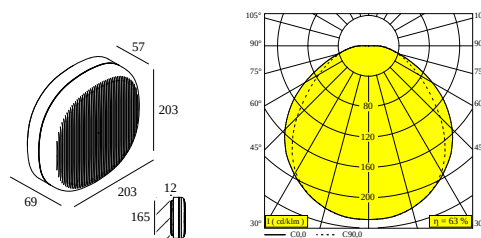

NEBBIA 20 927 DIM5 BRONZE

31540 9205 FBRX

AVAILABLE IN
FLEMISH BRONZE OUTDOOR 31540 9205 FBRX

 [View on website](#)

General info

LOCATION	indoor-outdoor
INSTALLATION	Ceiling Surface mounted,Wall Surface mounted
INGRESS PROTECTION	IP65
PROTECTION AGAINST MECHANICAL IMPACT	IK06
WEIGHT (KG)	2.5
ADJUSTABILITY	non adjustable