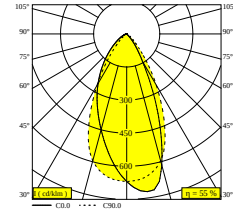

[View on website](#)

| General info           |   |
|------------------------|---|
| LOCATION               | indoor  |
| INSTALLATION           | Ceiling Semi-recessed                           |
| CUTOUT SHAPE/SIZE (MM) | round - 43                                      |
| RECESSED DEPTH (MM)    | 40  |
| INGRESS PROTECTION     | IP20  |
| WEIGHT (KG)            | 0.3   |
| ADJUSTABILITY          | 0° to 85° swiveling, 355° rotatable             |
| INFORMATION            | WALLWASH LENS<br>EXCL.LED POWER SUPPLY 350mA-DC |