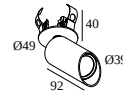

[View on website](#)

| General info           |   |
|------------------------|---|
| LOCATION               | indoor  |
| INSTALLATION           | Ceiling Semi-recessed                           |
| CUTOUT SHAPE/SIZE (MM) | round - 43                                      |
| RECESSED DEPTH (MM)    | 40  |
| INGRESS PROTECTION     | IP20  |
| WEIGHT (KG)            | 0.3   |
| ADJUSTABILITY          | 0° to 85° swiveling, 355° rotatable             |
| INFORMATION            | WALLWASH LENS<br>EXCL.LED POWER SUPPLY 350mA-DC |

2

Dimtype: DALI

Cutout dimension (mm): 45

**300 48 500 MDL** LED POWER CONVERTER 48V-DC to 500 mA-DC / 22W MDL

2

Dimtype: non-dimmable

Cutout dimension (mm): 30

**300 48 500 WDL** LED POWER CONVERTER 48V-DC to 500 mA-DC / 22W WDL

Dimtype: 1-10V or DALI or push button

Cutout dimension (mm): 84