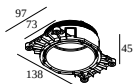

Min. Strom | Max. Strom

32110 0015 LED POWER SUPPLY DYNAMIC FOCUS DIM5

3

Dimmtyp: DALI

Ausschnittmaß (mm): 75

32110 0020 LED POWER SUPPLY DYNAMIC FOCUS + WIRELESS CONTROL DIM5

3

Dimmtyp: DALI

Ausschnittmaß (mm): 75

Mounting Kit

15212 2000 MOUNTING KIT R82 TRIMLESS O.F.A.

Ausschnittmaß (mm): 105

Mounting Kit Spanndecken

15212 0070 MOUNTING KIT R82 TRIMLESS CSC

15212 0150 MOUNTING KIT R82 TRIMLESS WSC